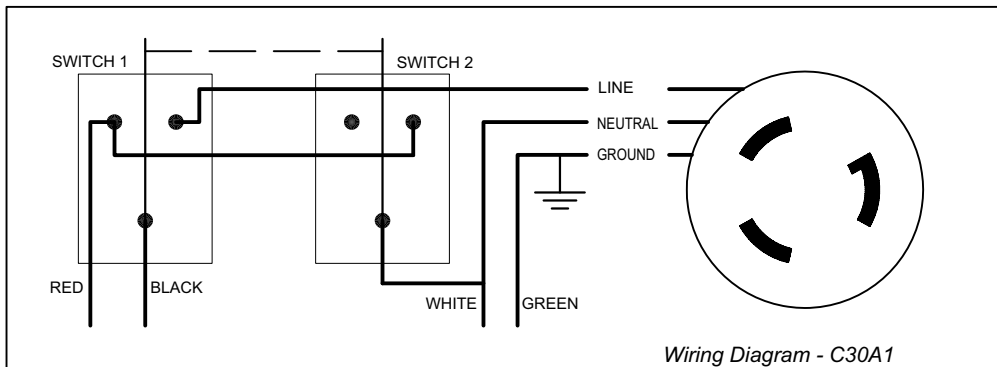

### Pro/Tran "Signa" Series Manual Transfer Switches for Traffic Signal applications

The "Signa" Series is available in 20A to 50A Models and is designed specifically for traffic signal applications, with insect-resistant outdoor stainless steel cabinet. The manually operated "toggle type" transfer switch can be switched to utility power in under 250 milliseconds, permitting the traffic signals to operate normally, without interruption, during the transfer to utility power.

The cabinet has a knockout on back with an optional .5", .75" or 1" hole in the top. The optional Utility-on light is tied to the transfer switch (es), so it is automatically turned off when transferring to utility power, saving energy and lamp life.

### SPECIFICATIONS

CATALOG NUMBER* Outdoor (NEMA3R)	Number of Switches	Max. Utility Input Amps	Max. Gen. Input Amps	Switched Neutral	Utility-on Light Included	Volts	Max. Gen. Input kW
C20A1	1	20	20	No	No	125	5
C20A1L	2	20	20	No	Yes	125	5
C20A1N	2	20	20	Yes	No	125	5
C20A2	2	20	20	No	No	125/250	5
C20A2L	3	20	20	No	Yes	125/250	5
C20A2N	3	20	20	Yes	No	125/250	5
C20A1LN	3	20	20	Yes	Yes	125	5
<b>C30A1</b>	<b>1</b>	<b>30</b>	<b>30</b>	<b>No</b>	<b>No</b>	<b>125</b>	<b>7.5</b>
C30A1L	2	30	30	No	Yes	125	7.5
C30A1N	2	30	30	Yes	No	125	7.5
C30A2	2	30	30	No	No	125/250	7.5
C30A2L	3	30	30	No	Yes	125/250	7.5
C30A2N	3	30	30	Yes	No	125/250	7.5
C30A1LN	3	30	30	Yes	Yes	125	7.5
C50A1	2	50	50	No	No	125	12.5
C51A1	2	50	50	No	No	125	7.5
C5A1L	3	50	50	No	Yes	125	12.5
C51A1L	3	50	50	No	Yes	125	7.5

Opened View:

Generator Mode with Light:

\*For top hole with plug, add suffix T1 for .5", T2 for .75" and T3 for 1" to the Catalog number.

Wiring Diagram - C30A1

For more information, visit our website at [www.oceanstatesignal.com](http://www.oceanstatesignal.com)