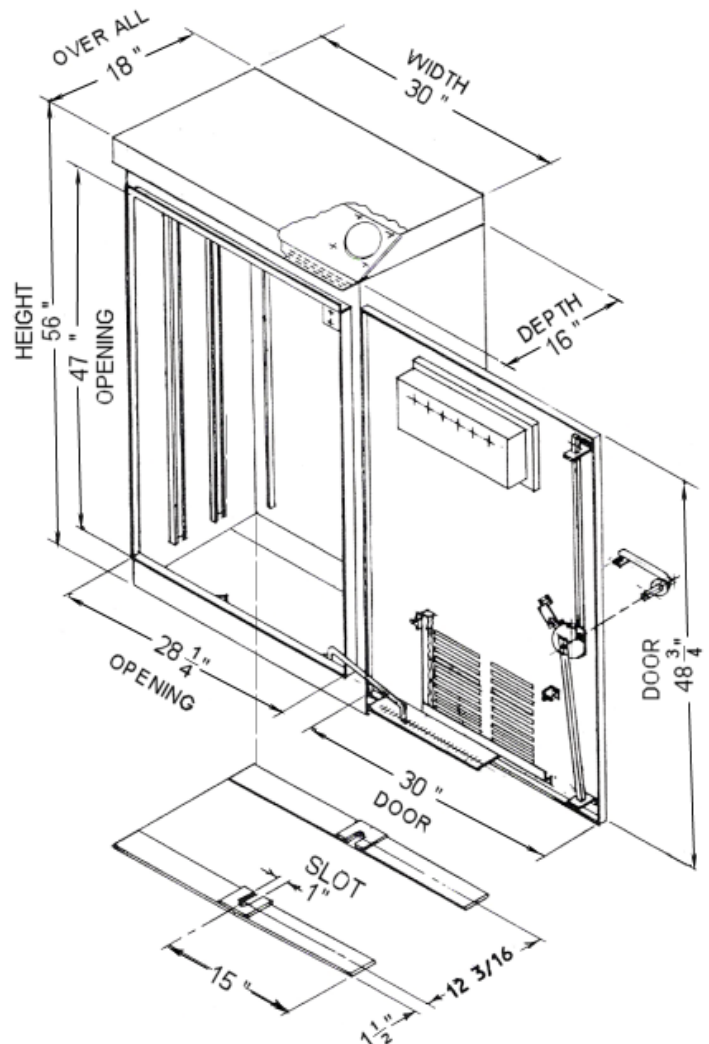

2. Internal attaching components include (4) adjustable "C" mounting channels (2 per side) and (2) slotted rails on rear wall for attaching equipment panels.

3. The door opening is single-flanged on the sides and bottom and double-flanged on top to prevent water drops when the door is open. The opening also includes a mount for two door-operated switches when required.

#### Door:

1. Provided with three-point locking mechanism.

2.  $\frac{3}{4}$ " diameter stainless steel inward-turning handle with provisions for padlocking.

3. Main Door Lock - industrial standard pin tumbler lock with #2 key.

4. Louvered inlet with filter to prevent dirt from entering with air flow.

5. Closed-cell neoprene door seal gasket used.

6. Heavy gauge aluminum continuous hinge utilizing a non-removable  $\frac{3}{16}$ " diameter stainless steel hinge pin for door support, carriage bolted in place, for ease of door removal.

7. A 2" deep, fabricated switch compartment is included with a standard "police" lock and a 14-gauge stainless steel continuous hinge with a  $\frac{3}{32}$ " diameter hinge pin riveted in place. Compartments mounted flush to door.