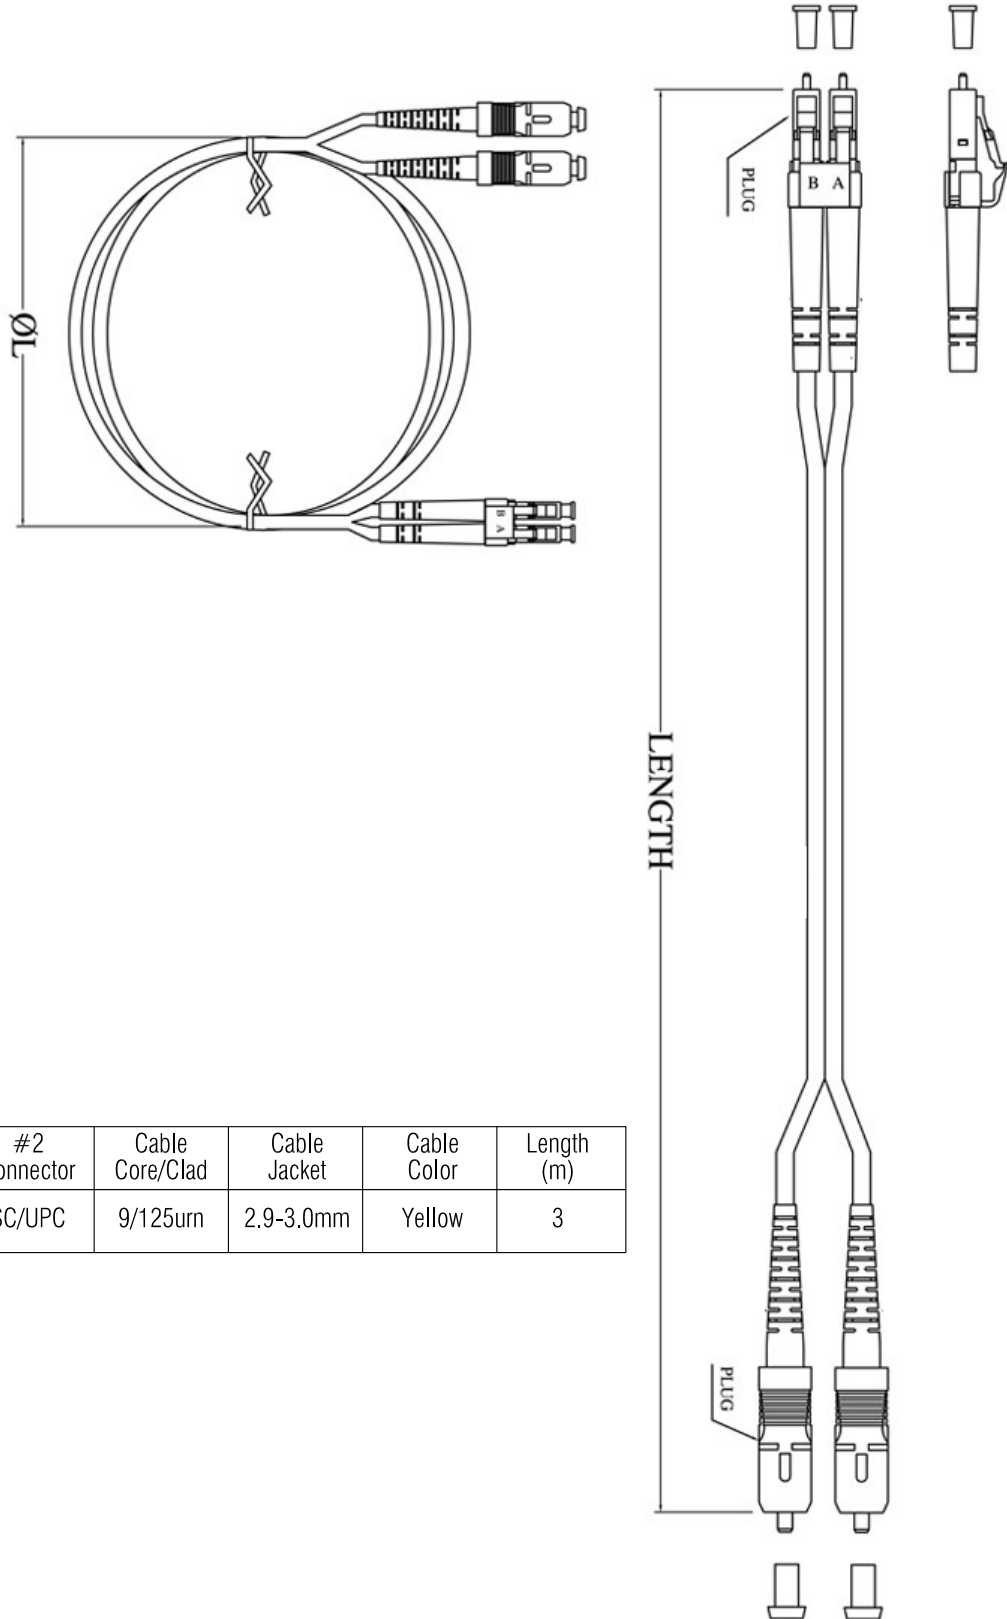

Ocean State Signal Co.

27 Thurber Blvd • Smithfield, RI 02917
 (401) 231-6780 Fax: (401) 231-4390

MultiLink

SPECIFICATION SHEET

TITLE: LC-SC Single Mode Hybrid Jumpers

PART NO.:
10-6387

ID	#1 Connector	#2 Connector	Cable Core/Clad	Cable Jacket	Cable Color	Length (m)
10-6387	LC/UPC	SC/UPC	9/125um	2.9-3.0mm	Yellow	3