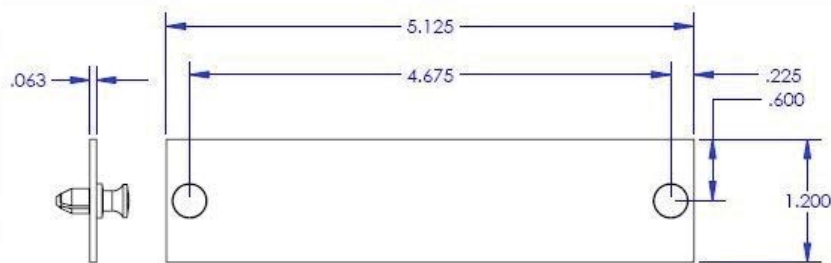

### Product Description

LC/UPC Fiber Adapter Panels fit all Multilink rack and wall mount Fiber Distribution Units. Panels are available in Duplex or Quad adapter format.

Dimensions:	5.12"L x 1.20"H (Dimensional Line Art shown without adapters for clarity)
Adapter:	(6) Duplex or (6) Quad LC/UPC Single Mode
Material:	(Panel) .064" Steel (Adapter) Plastic with Ceramic sleeve
Coating:	Electrostatic polyester powder coat paint, available in Black or Off White.

### Ordering Information

<u>Part Number</u>	<u>Description</u>
10-9709	Adapter panel w/6 Duplex LC/UPC Adapters, Single Mode, Black
10-9710	Adapter panel w/6 Duplex LC/UPC Adapters, Single Mode, Off White
065-244-10	Adapter panel w/6 Quad LC/UPC Adapters, Single Mode, Black
065-244-11	Adapter panel w/6 Quad LC/UPC Adapters, Single Mode, Off White