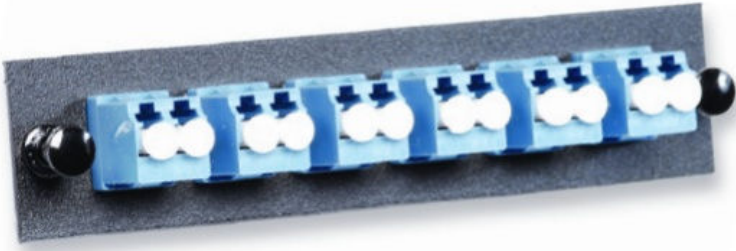

Ocean State Signal Co.

27 Thurber Blvd • Smithfield, RI 02917  
(401) 231-6780 Fax: (401) 231-4390

**Multilink**™

SPECIFICATION SHEET

TITLE:  
MLCD-12-SM-C-BK Fiber Adapter Panel

PART NO.:  
10-9709

## Adapter Panels LC / UPC

### Product Description

LC/UPC Fiber Adapter Panels fit all Multilink rack and wall mount Fiber Distribution Units. Panels are available in Duplex or Quad adapter format.

Dimensions:	5.12"L x 1.20"H (Dimensional Line Art shown without adapters for clarity)
Adapter:	(6) Duplex or (6) Quad LC/UPC Single Mode
Material:	(Panel) .064" Steel (Adapter) Plastic with Ceramic sleeve
Coating:	Electrostatic polyester powder coat paint, available in Black or Off White.

### Ordering Information

<u>Part Number</u>	<u>Description</u>
10-9709	Adapter panel w/6 Duplex LC/UPC Adapters, Single Mode, Black
10-9710	Adapter panel w/6 Duplex LC/UPC Adapters, Single Mode, Off White
065-244-10	Adapter panel w/6 Quad LC/UPC Adapters, Single Mode, Black
065-244-11	Adapter panel w/6 Quad LC/UPC Adapters, Single Mode, Off White