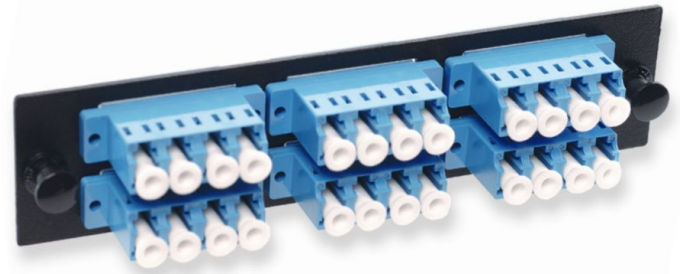

Ocean State Signal Co.

27 Thurber Blvd • Smithfield, RI 02917  
(401) 231-6780 Fax: (401) 231-4390

**Multilink**™

SPECIFICATION SHEET

TITLE:  
MLCD-12-SM-C-BK Fiber Adapter Panel

PART NO.:  
10-9709

## Adapter Panels LC / UPC

### Product Description

LC/UPC Fiber Adapter Panels fit all Multilink rack and wall mount Fiber Distribution Units. Panels are available in Duplex or Quad adapter format.

Dimensions:	5.12"L x 1.20"H (Dimensional Line Art shown without adapters for clarity)
Adapter:	(6) Duplex or (6) Quad LC/UPC Single Mode
Material:	(Panel) .064" Steel (Adapter) Plastic with Ceramic sleeve
Coating:	Electrostatic polyester powder coat paint, available in Black or Off White.

### Ordering Information

<u>Part Number</u>	<u>Description</u>
10-9709	Adapter panel w/6 Duplex LC/UPC Adapters, Single Mode, Black
10-9710	Adapter panel w/6 Duplex LC/UPC Adapters, Single Mode, Off White
065-244-10	Adapter panel w/6 Quad LC/UPC Adapters, Single Mode, Black
065-244-11	Adapter panel w/6 Quad LC/UPC Adapters, Single Mode, Off White