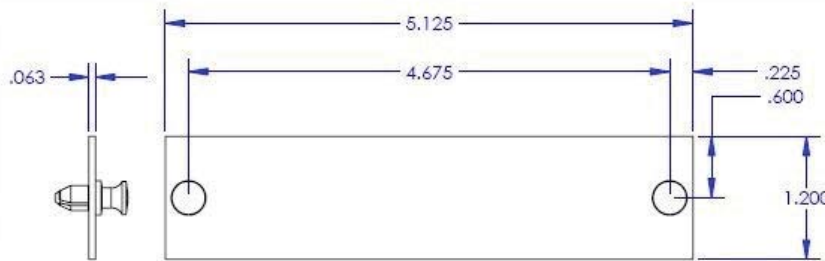

Adapter Panels ST Single Mode

Product Description

ST Single Mode Fiber Adapter Panels fit all Multilink rack and wall mount Fiber Distribution Units. Panels are available in Simplex adapter format.

General Specifications

Dimensions: 5.12"L x 1.20"H (Dimensional Line Art shown without adapters for clarity)
Adapter: (6, 8, or 12) Simplex ST Single Mode
Material: (Panel) .064" Steel
(Adapter) Steel with Ceramic Sleeve
Coating: Electrostatic polyester powder coat paint, available in Black or Off White.

Ordering Information

Part Number	Description
99234K	Adapter panel w/6 Simplex ST Adapters, Single Mode, Black
99223K	Adapter panel w/6 Simplex ST Adapters, Single Mode, Off White
10-9236	Adapter panel w/8 Simplex ST Adapters, Single Mode, Black
10-6066	Adapter panel w/8 Simplex ST Adapters, Single Mode, Off White
10-6065	Adapter panel w/12 Simplex ST Adapters, Single Mode, Black
10-6177	Adapter panel w/12 Simplex ST Adapters, Single Mode, Off White

NOTE:

For other available adapter panels, refer to the Multilink Catalog.

For more information, visit our website at www.oceanstatesignal.com