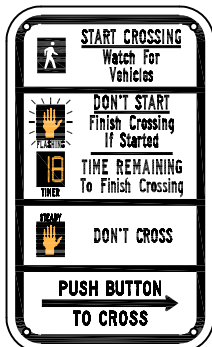

800H-84

Option T - MUTCD R10-3e SIGN
9"x15" Right/Left Arrow
Hi-Intensity Retroreflective
Fully complies with MUTCD

Also Available:

800-85

Option C
COUNTDOWN SIGN
9" x 12" Right/Left Arrow
Powder Coated Aluminum
Not MUTCD Compliant