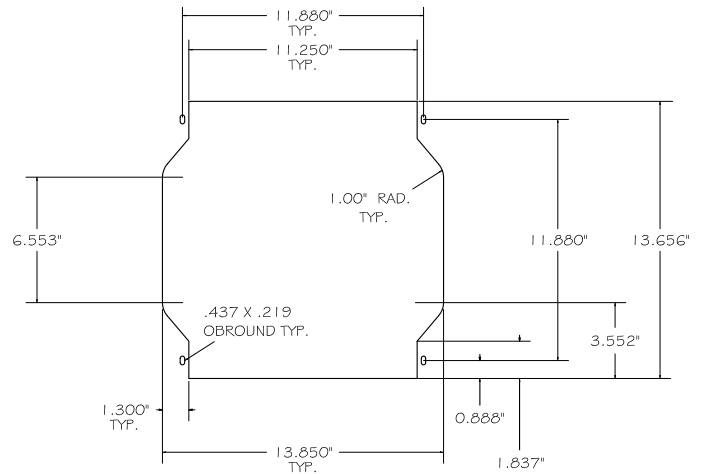

Ocean State Signal Co.

27 Thurber Blvd • Smithfield, RI 02917  
(401) 231-6780 Fax: (401) 231-4390

SPECIFICATION SHEET

TITLE: HAWK SIGNAL LOUVERED BACKPLATE  
W/2" REFLECTIVE BORDER

PART NO.:  
BPAR503-TNL002E0-00