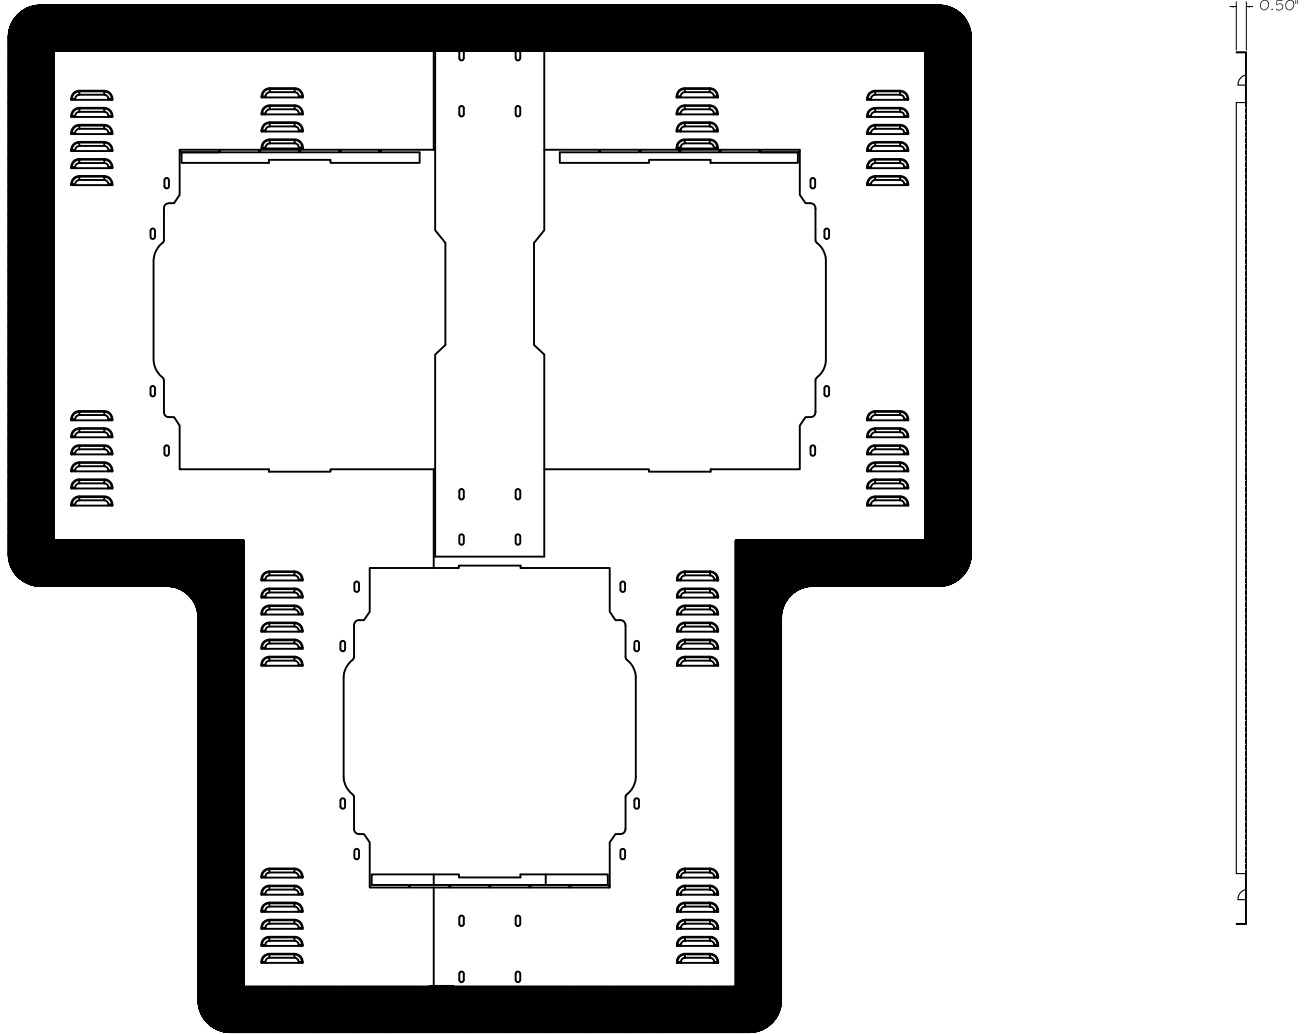

Ocean State Signal Co.

27 Thurber Blvd • Smithfield, RI 02917  
(401) 231-6780 Fax: (401) 231-4390

SPECIFICATION SHEET

TITLE: HAWK SIGNAL LOUVERED BACKPLATE  
W/2" REFLECTIVE BORDER

PART NO.:  
BPAR503-TNL002E0-00