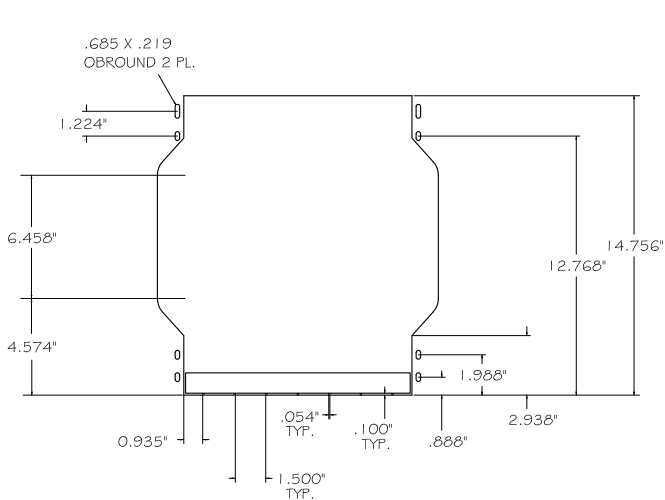

Ocean State Signal Co.

27 Thurber Blvd • Smithfield, RI 02917  
(401) 231-6780 Fax: (401) 231-4390

SPECIFICATION SHEET

TITLE: HAWK SIGNAL LOUVERED BACKPLATE  
W/2" REFLECTIVE BORDER

PART NO.:  
BPAR503-TNL002E0-00