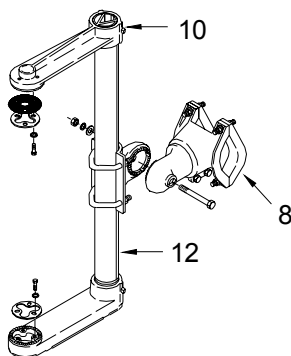

①

OPTIONS
SIGNAL SECTION: 1, 2, 3, 4, or 5
BAND LENGTH: 29", 36", 42", 48", or 56"
STAINLESS UPGRADE PAINT

②

OPTIONS
SIGNAL SECTION: 1, 2, 3, 4, or 5
CABLE LENGTH: 62", 84", or 96"
PAINT

③

ITEM 3-4 OPTIONS
SIGNAL SECTION: 1, 2, 3, 4, or 5
PAINT

④

⑤

OPTIONS
CABLE LENGTH: 62", 84", or 96"
PAINT

The Astro-Brac in its various configurations is a truly universal system for mounting signals.

The Articulated Serrated series of Astro-Brac can handle even the toughest signal alignment problems. The internal wiring capability and 3 axes of adjustments make this system visibly the most universal.

ITEM	DESCRIPTION	PART NO.
------	-------------	----------

### ARM KIT:

10	1-Way, 8 1/2" CTC .....	AB-4000
11	5-Section Cluster .....	AB-5001
12	GUSSETED TUBE, 1 1/2" Alum TOE w/ Vinyl Insert .....	AB-2003