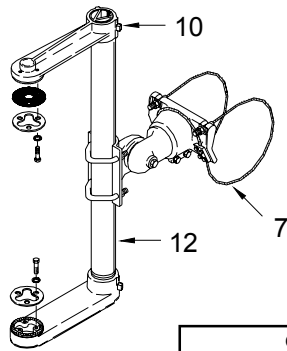

①

OPTIONS
SIGNAL SECTION: 1, 2, 3, 4, or 5
BAND LENGTH: 29", 36", 42", 48", or 56"
STAINLESS UPGRADE PAINT

②

OPTIONS
SIGNAL SECTION: 1, 2, 3, 4, or 5
CABLE LENGTH: 62", 84", or 96"
PAINT

③

ITEM 3-4 OPTIONS
SIGNAL SECTION: 1, 2, 3, 4, or 5
PAINT

④

⑤

OPTIONS
CABLE LENGTH: 62", 84", or 96"
PAINT

The Astro-Brac in its various configurations is a truly universal system for mounting signals.

The Articulated Serrated series of Astro-Brac can handle even the toughest signal alignment problems. The internal wiring capability and 3 axes of adjustments make this system visibly the most universal.

ITEM	DESCRIPTION	PART NO.
------	-------------	----------

### ARM KIT:

10	1-Way, 8 1/2" CTC .....	AB-4000
11	5-Section Cluster .....	AB-5001
12	GUSSETED TUBE, 1 1/2" Alum TOE w/ Vinyl Insert .....	AB-2003