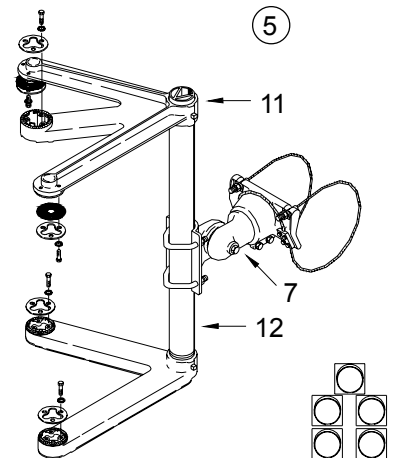

①

OPTIONS
SIGNAL SECTION: 1, 2, 3, 4, or 5
BAND LENGTH: 29", 36", 42", 48", or 56"
STAINLESS UPGRADE PAINT

②

OPTIONS
SIGNAL SECTION: 1, 2, 3, 4, or 5
CABLE LENGTH: 62", 84", or 96"
PAINT

③

ITEM 3-4 OPTIONS
SIGNAL SECTION: 1, 2, 3, 4, or 5
PAINT

④

⑤

OPTIONS
CABLE LENGTH: 62", 84", or 96"
PAINT

The Astro-Brac in its various configurations is a truly universal system for mounting signals.

The Articulated Serrated series of Astro-Brac can handle even the toughest signal alignment problems. The internal wiring capability and 3 axes of adjustments make this system visibly the most universal.

ITEM	DESCRIPTION	PART NO.
------	-------------	----------

### ARM KIT:

10	1-Way, 8 1/2" CTC .....	AB-4000
11	5-Section Cluster .....	AB-5001
12	GUSSETED TUBE, 1 1/2" Alum TOE w/ Vinyl Insert .....	AB-2003