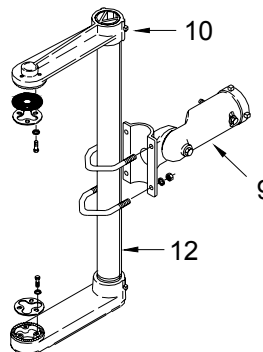

①

OPTIONS
SIGNAL SECTION: 1, 2, 3, 4, or 5
BAND LENGTH: 29", 36", 42", 48", or 56"
STAINLESS UPGRADE PAINT

②

OPTIONS
SIGNAL SECTION: 1, 2, 3, 4, or 5
CABLE LENGTH: 62", 84", or 96"
PAINT

③

ITEM 3-4 OPTIONS
SIGNAL SECTION: 1, 2, 3, 4, or 5
PAINT

④

⑤

OPTIONS
CABLE LENGTH: 62", 84", or 96"
PAINT

The Astro-Brac in its various configurations is a truly universal system for mounting signals.

The Articulated Serrated series of Astro-Brac can handle even the toughest signal alignment problems. The internal wiring capability and 3 axes of adjustments make this system visibly the most universal.

ITEM	DESCRIPTION	PART NO.
------	-------------	----------

### ARM KIT:

10	1-Way, 8 1/2" CTC .....	AB-4000
11	5-Section Cluster .....	AB-5001
12	GUSSETED TUBE, 1 1/2" Alum TOE w/ Vinyl Insert .....	AB-2003