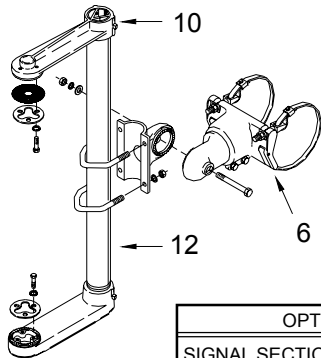

①

OPTIONS
SIGNAL SECTION: 1, 2, 3, 4, or 5
BAND LENGTH: 29", 36", 42", 48", or 56"
STAINLESS UPGRADE PAINT

②

OPTIONS
SIGNAL SECTION: 1, 2, 3, 4, or 5
CABLE LENGTH: 62", 84", or 96"
PAINT

③

ITEM 3-4 OPTIONS
SIGNAL SECTION: 1, 2, 3, 4, or 5
PAINT

④

⑤

OPTIONS
CABLE LENGTH: 62", 84", or 96"
PAINT

The Astro-Brac in its various configurations is a truly universal system for mounting signals.

The Articulated Serrated series of Astro-Brac can handle even the toughest signal alignment problems. The internal wiring capability and 3 axes of adjustments make this system visibly the most universal.

ITEM	DESCRIPTION	PART NO.
------	-------------	----------

### ARM KIT:

10	1-Way, 8 1/2" CTC .....	AB-4000
11	5-Section Cluster .....	AB-5001
12	GUSSETED TUBE, 1 1/2" Alum TOE w/ Vinyl Insert .....	AB-2003