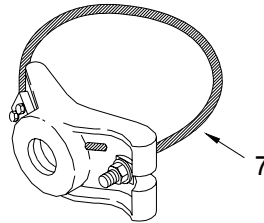

②

OPTIONS	
THREADS:	3/4"-14 NPT 1"-14 NPT 1"-8 NC
BAND LENGTH:	29" fits 4"-8" dia. pole 42" fits 4"-12" dia. pole
STAINLESS UPGRADE	
PAINT	

**Notes:**

1. All assemblies are supplied standard with stainless fasteners and natural aluminum alodine coating. Stainless upgrade to include stainless steel clamp screw where applicable.
2. Please specify options when ordering.

**Typical Applications**

Mast Arm Mounting  
Emergency Traffic Signal Sensor

③

④

ITEM 3-4 OPTIONS	
CABLE LENGTH:	45" fits 4"-12" dia. pole
PAINT	

Side-of-Pole Mounting  
Vehicular or Pedestrian Signals