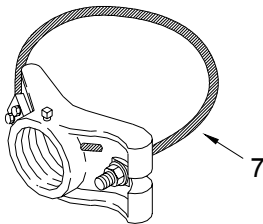

ITEM	DESCRIPTION	PART NO.
<b>ASTRO MINI-BRAC CLAMP KIT:</b>		
①	Band Mount, 1 1/2" .....	AB-0121
②	Band Mount .....	AB-0155
③	Cable Mount, 1 1/2" NPS .....	AB-0160
④	Cable Mount, 3/4"-14 NPT .....	AB-0163
5	BAND, 5/8", Stainless .....	AB-0243
6	CLAMP SCREW KIT, Galv. Screw & Stainless Hdwr. ....	AB-0303
7	CABLE ASSEMBLY, Mini-Brac, Galv. Screw & Stainless Hdwr. ....	AB-0336

②

OPTIONS	
THREADS:	3/4"-14 NPT 1"-14 NPT 1"-8 NC
BAND LENGTH:	29" fits 4"-8" dia. pole 42" fits 4"-12" dia. pole
STAINLESS UPGRADE	
PAINT	

**Notes:**

1. All assemblies are supplied standard with stainless fasteners and natural aluminum alodine coating. Stainless upgrade to include stainless steel clamp screw where applicable.
2. Please specify options when ordering.

**Typical Applications**

Mast Arm Mounting  
Emergency Traffic Signal Sensor

③

④

ITEM 3-4 OPTIONS	
CABLE LENGTH:	45" fits 4"-12" dia. pole
PAINT	

Side-of-Pole Mounting  
Vehicular or Pedestrian Signals