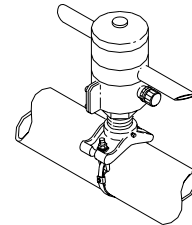

ITEM	DESCRIPTION	PART NO.
<b>ASTRO MINI-BRAC CLAMP KIT:</b>		
①	Band Mount, 1 1/2" .....	AB-0121
②	Band Mount .....	AB-0155
③	Cable Mount, 1 1/2" NPS .....	AB-0160
④	Cable Mount, 3/4"-14 NPT .....	AB-0163
5	BAND, 5/8", Stainless .....	AB-0243
6	CLAMP SCREW KIT, Galv. Screw & Stainless Hdwr. ....	AB-0303
7	CABLE ASSEMBLY, Mini-Brac, Galv. Screw & Stainless Hdwr. ....	AB-0336

②

OPTIONS	
THREADS:	3/4"-14 NPT 1"-14 NPT 1"-8 NC
BAND LENGTH:	29" fits 4"-8" dia. pole 42" fits 4"-12" dia. pole
STAINLESS UPGRADE	
PAINT	

**Notes:**

1. All assemblies are supplied standard with stainless fasteners and natural aluminum alodine coating. Stainless upgrade to include stainless steel clamp screw where applicable.
2. Please specify options when ordering.

**Typical Applications**

Mast Arm Mounting  
Emergency Traffic Signal Sensor

③

④

ITEM 3-4 OPTIONS	
CABLE LENGTH:	45" fits 4"-12" dia. pole
PAINT	

Side-of-Pole Mounting  
Vehicular or Pedestrian Signals