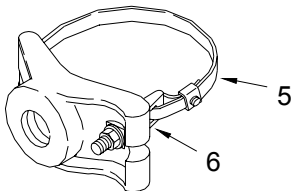

①

OPTIONS	
THREADS:	1 1/2"-11 1/2" NPS 1 1/2"-11 1/2" NPT
BAND LENGTH:	29" fits 4"-8" dia. pole 42" fits 4"-12" dia. pole
STAINLESS UPGRADE	
PAINT	

*This unique mount is a smaller version of the Astro-Brac and gives the same kind of universal application. Ideal for side-of-pole or mast arm mountings.*

ITEM	DESCRIPTION	PART NO.
<b>ASTRO MINI-BRAC CLAMP KIT:</b>		
①	Band Mount, 1 1/2" .....	AB-0121
②	Band Mount .....	AB-0155
③	Cable Mount, 1 1/2" NPS .....	AB-0160
④	Cable Mount, 3/4"-14 NPT .....	AB-0163
5	BAND, 5/8", Stainless .....	AB-0243
6	CLAMP SCREW KIT, Galv. Screw & Stainless Hdwr. ....	AB-0303
7	CABLE ASSEMBLY, Mini-Brac, Galv. Screw & Stainless Hdwr. ....	AB-0336

②

OPTIONS	
THREADS:	3/4"-14 NPT 1"-14 NPT 1"-8 NC
BAND LENGTH:	29" fits 4"-8" dia. pole 42" fits 4"-12" dia. pole
STAINLESS UPGRADE	
PAINT	

**Notes:**

1. All assemblies are supplied standard with stainless fasteners and natural aluminum alodine coating. Stainless upgrade to include stainless steel clamp screw where applicable.
2. Please specify options when ordering.

**Typical Applications**

Mast Arm Mounting  
Emergency Traffic Signal Sensor

③

④

ITEM 3-4 OPTIONS	
CABLE LENGTH:	45" fits 4"-12" dia. pole
PAINT	

Side-of-Pole Mounting  
Vehicular or Pedestrian Signals