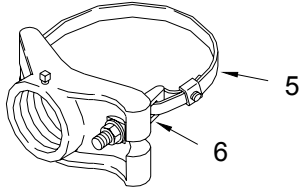

①

OPTIONS	
THREADS:	1 1/2"-11 1/2" NPS 1 1/2"-11 1/2" NPT
BAND LENGTH:	29" fits 4"-8" dia. pole 42" fits 4"-12" dia. pole
STAINLESS UPGRADE	
PAINT	

*This unique mount is a smaller version of the Astro-Brac and gives the same kind of universal application. Ideal for side-of-pole or mast arm mountings.*

ITEM	DESCRIPTION	PART NO.
<b>ASTRO MINI-BRAC CLAMP KIT:</b>		
①	Band Mount, 1 1/2" .....	AB-0121
②	Band Mount .....	AB-0155
③	Cable Mount, 1 1/2" NPS .....	AB-0160
④	Cable Mount, 3/4"-14 NPT .....	AB-0163
5	BAND, 5/8", Stainless .....	AB-0243
6	CLAMP SCREW KIT, Galv. Screw & Stainless Hdwr. ....	AB-0303
7	CABLE ASSEMBLY, Mini-Brac, Galv. Screw & Stainless Hdwr. ....	AB-0336

②

OPTIONS	
THREADS:	3/4"-14 NPT 1"-14 NPT 1"-8 NC
BAND LENGTH:	29" fits 4"-8" dia. pole 42" fits 4"-12" dia. pole
STAINLESS UPGRADE	
PAINT	

**Notes:**

1. All assemblies are supplied standard with stainless fasteners and natural aluminum alodine coating. Stainless upgrade to include stainless steel clamp screw where applicable.
2. Please specify options when ordering.

**Typical Applications**

Mast Arm Mounting  
Emergency Traffic Signal Sensor

③

④

ITEM 3-4 OPTIONS	
CABLE LENGTH:	45" fits 4"-12" dia. pole
PAINT	

Side-of-Pole Mounting  
Vehicular or Pedestrian Signals