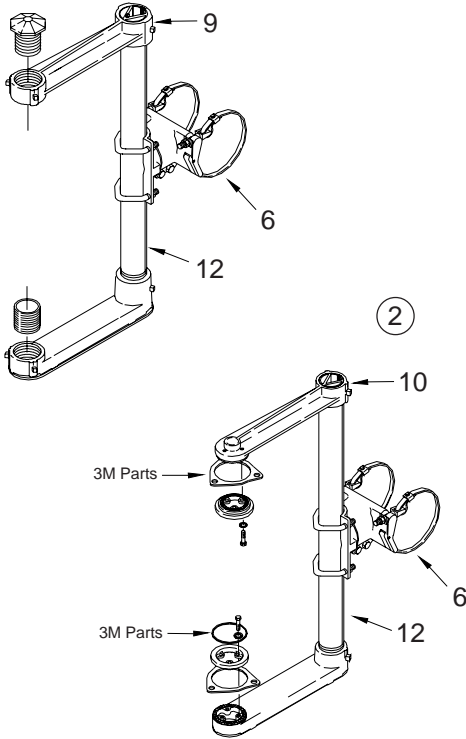

①

ITEMS 1-2 OPTIONS
SIGNAL SECTION: 1, 2, 3, 4, or 5
BAND LENGTH: 29", 36", 42", 48", or 56"
STAINLESS UPGRADE
PAINT

The Astro-Brac in its various configurations is a truly universal system for mounting signals.

ARM KIT:

9	18½", McCain & 3M Optically Programmed Signals	AB-5006
10	14", 3M Optically Programmed Signals	AB-5000
11	5-Section Cluster OPS	AB-5004
12	GUSSETED TUBE, 1½" Alum TOE w/ Vinyl Insert	AB-2003

1½" OPS ASSY'S	
Tube Length	Signal Section
50"	3
66"	4
82"	5

TRI-BOLT OPS ASSY'S	
Tube Length	Signal Section
46"	3
58"	4
74"	5

③

OPTIONS
SIGNAL SECTION: 1, 2, 3, 4, or 5
CABLE LENGTH: 62", 84", or 96"
PAINT

④

OPTIONS
SIGNAL SECTION: 1, 2, 3, 4, or 5
PAINT

⑤

OPTIONS
BAND LENGTH: 29", 36", 42", 48", or 56"
PAINT