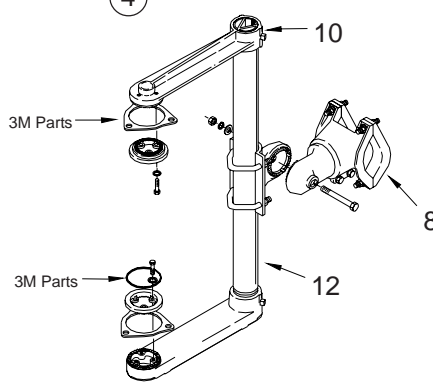

ARM KIT:

9	18½", McCain & 3M Optically Programmed Signals	AB-5006
10	14", 3M Optically Programmed Signals	AB-5000
11	5-Section Cluster OPS	AB-5004
12	GUSSETED TUBE, 1½" Alum TOE w/ Vinyl Insert	AB-2003

Notes:

- All assemblies are supplied standard with stainless fasteners and natural aluminum alodine coating. Stainless upgrade to include stainless steel clamp screw where applicable.
- See pages T1-8 thru T1-14 for clamp kit pole diameter options.
- Most assemblies are available with Stellar Series Clamp Kits. To order use prefix AS with part number.
- Please specify options when ordering.

1½" OPS ASSY'S	
Tube Length	Signal Section
50"	3
66"	4
82"	5

TRI-BOLT OPS ASSY'S	
Tube Length	Signal Section
46"	3
58"	4
74"	5

③

OPTIONS
SIGNAL SECTION: 1, 2, 3, 4, or 5
CABLE LENGTH: 62", 84", or 96"
PAINT

④

OPTIONS
SIGNAL SECTION: 1, 2, 3, 4, or 5
PAINT

⑤

OPTIONS
BAND LENGTH: 29", 36", 42", 48", or 56"
PAINT