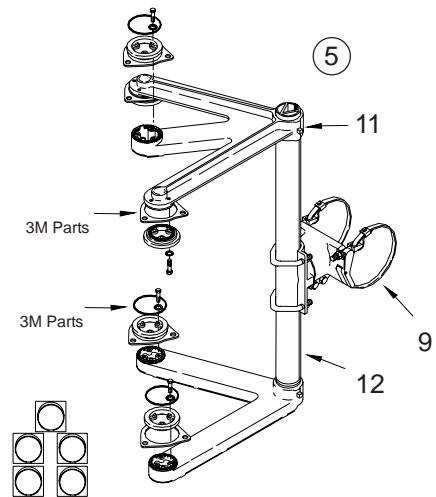

ARM KIT:

9	18½", McCain & 3M Optically Programmed Signals	AB-5006
10	14", 3M Optically Programmed Signals	AB-5000
11	5-Section Cluster OPS	AB-5004
12	GUSSETED TUBE, 1½" Alum TOE w/ Vinyl Insert	AB-2003

Notes:

- All assemblies are supplied standard with stainless fasteners and natural aluminum alodine coating. Stainless upgrade to include stainless steel clamp screw where applicable.
- See pages T1-8 thru T1-14 for clamp kit pole diameter options.
- Most assemblies are available with Stellar Series Clamp Kits. To order use prefix AS with part number.
- Please specify options when ordering.

1½" OPS ASSY'S	
Tube Length	Signal Section
50"	3
66"	4
82"	5

TRI-BOLT OPS ASSY'S	
Tube Length	Signal Section
46"	3
58"	4
74"	5

③

OPTIONS
SIGNAL SECTION: 1, 2, 3, 4, or 5
CABLE LENGTH: 62", 84", or 96"
PAINT

④

OPTIONS
SIGNAL SECTION: 1, 2, 3, 4, or 5
PAINT

⑤

OPTIONS
BAND LENGTH: 29", 36", 42", 48", or 56"
PAINT