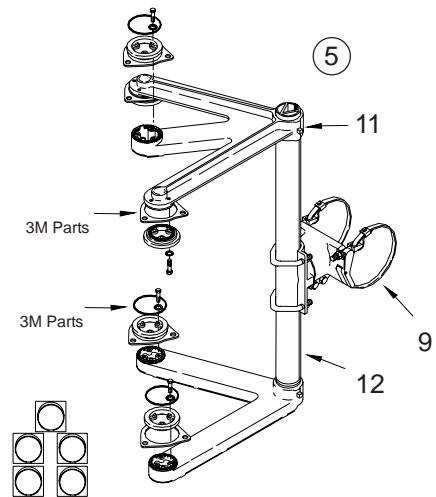

**ASTRO-BRAC CLAMP KIT:**

6	Band Mount .....	AB-3004
7	Cable Mount .....	AB-3009
8	Tenon Mount .....	AB-3010

**ARM KIT:**

9	18½", McCain & 3M Optically Programmed Signals .....	AB-5006
10	14", 3M Optically Programmed Signals .....	AB-5000
11	5-Section Cluster OPS .....	AB-5004
12	GUSSETED TUBE, 1½" Alum TOE w/ Vinyl Insert .....	AB-2003

**Notes:**

- All assemblies are supplied standard with stainless fasteners and natural aluminum alodine coating. Stainless upgrade to include stainless steel clamp screw where applicable.
- See pages T1-8 thru T1-14 for clamp kit pole diameter options.
- Most assemblies are available with Stellar Series Clamp Kits. To order use prefix AS with part number.
- Please specify options when ordering.

1½" OPS ASSY'S	
Tube Length	Signal Section
50"	3
66"	4
82"	5

TRI-BOLT OPS ASSY'S	
Tube Length	Signal Section
46"	3
58"	4
74"	5

③

OPTIONS
SIGNAL SECTION: 1, 2, 3, 4, or 5
CABLE LENGTH: 62", 84", or 96"
PAINT

④

OPTIONS
SIGNAL SECTION: 1, 2, 3, 4, or 5
PAINT

⑤

OPTIONS
BAND LENGTH: 29", 36", 42", 48", or 56"
PAINT