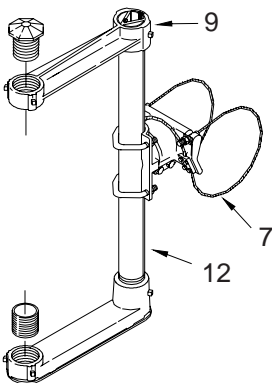

**ASTRO-BRAC CLAMP KIT:**

6	Band Mount .....	AB-3004
7	Cable Mount .....	AB-3009
8	Tenon Mount .....	AB-3010

**ARM KIT:**

9	18½", McCain & 3M Optically Programmed Signals .....	AB-5006
10	14", 3M Optically Programmed Signals .....	AB-5000
11	5-Section Cluster OPS .....	AB-5004
12	GUSSETED TUBE, 1½" Alum TOE w/ Vinyl Insert .....	AB-2003

**Notes:**

- All assemblies are supplied standard with stainless fasteners and natural aluminum alodine coating. Stainless upgrade to include stainless steel clamp screw where applicable.
- See pages T1-8 thru T1-14 for clamp kit pole diameter options.
- Most assemblies are available with Stellar Series Clamp Kits. To order use prefix AS with part number.
- Please specify options when ordering.

1½" OPS ASSY'S	
Tube Length	Signal Section
50"	3
66"	4
82"	5

TRI-BOLT OPS ASSY'S	
Tube Length	Signal Section
46"	3
58"	4
74"	5

③

OPTIONS
SIGNAL SECTION: 1, 2, 3, 4, or 5
CABLE LENGTH: 62", 84", or 96"
PAINT