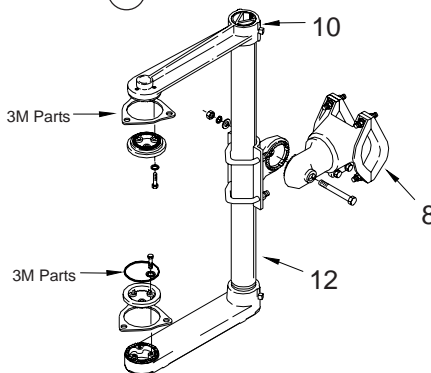

**Notes:**

- All assemblies are supplied standard with stainless fasteners and natural aluminum alodine coating. Stainless upgrade to include stainless steel clamp screw where applicable.
- See pages T1-8 thru T1-14 for clamp kit pole diameter options.
- Most assemblies are available with Stellar Series Clamp Kits. To order use prefix AS with part number.
- Please specify options when ordering.

1½" OPS ASSY'S	
Tube Length	Signal Section
50"	3
66"	4
82"	5

TRI-BOLT OPS ASSY'S	
Tube Length	Signal Section
46"	3
58"	4
74"	5

③

OPTIONS
SIGNAL SECTION: 1, 2, 3, 4, or 5
CABLE LENGTH: 62", 84", or 96"
PAINT

④

OPTIONS
SIGNAL SECTION: 1, 2, 3, 4, or 5
PAINT

⑤

OPTIONS
BAND LENGTH: 29", 36", 42", 48", or 56"
PAINT