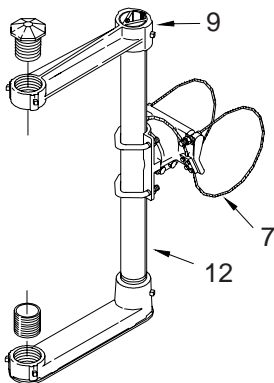

ARM KIT:

9	18½", McCain & 3M Optically Programmed Signals	AB-5006
10	14", 3M Optically Programmed Signals	AB-5000
11	5-Section Cluster OPS	AB-5004
12	GUSSETED TUBE, 1½" Alum TOE w/ Vinyl Insert	AB-2003

Notes:

- All assemblies are supplied standard with stainless fasteners and natural aluminum alodine coating. Stainless upgrade to include stainless steel clamp screw where applicable.
- See pages T1-8 thru T1-14 for clamp kit pole diameter options.
- Most assemblies are available with Stellar Series Clamp Kits. To order use prefix AS with part number.
- Please specify options when ordering.

1½" OPS ASSY'S	
Tube Length	Signal Section
50"	3
66"	4
82"	5

TRI-BOLT OPS ASSY'S	
Tube Length	Signal Section
46"	3
58"	4
74"	5

③

OPTIONS
SIGNAL SECTION: 1, 2, 3, 4, or 5
CABLE LENGTH: 62", 84", or 96"
PAINT