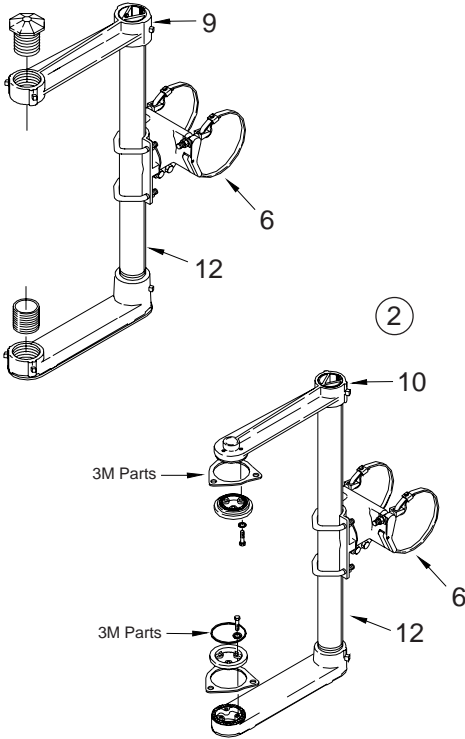

①

ITEMS 1-2 OPTIONS
SIGNAL SECTION: 1, 2, 3, 4, or 5
BAND LENGTH: 29", 36", 42", 48", or 56"
STAINLESS UPGRADE
PAINT

The Astro-Brac in its various configurations is a truly universal system for mounting signals.

**ASTRO-BRAC CLAMP KIT:**

6	Band Mount .....	AB-3004
7	Cable Mount .....	AB-3009
8	Tenon Mount .....	AB-3010

**ARM KIT:**

9	18½", McCain & 3M Optically Programmed Signals .....	AB-5006
10	14", 3M Optically Programmed Signals .....	AB-5000
11	5-Section Cluster OPS .....	AB-5004
12	GUSSETED TUBE, 1½" Alum TOE w/ Vinyl Insert .....	AB-2003

1½" OPS ASSY'S	
Tube Length	Signal Section
50"	3
66"	4
82"	5

TRI-BOLT OPS ASSY'S	
Tube Length	Signal Section
46"	3
58"	4
74"	5

③

OPTIONS
SIGNAL SECTION: 1, 2, 3, 4, or 5
CABLE LENGTH: 62", 84", or 96"
PAINT

④

OPTIONS
SIGNAL SECTION: 1, 2, 3, 4, or 5
PAINT

⑤

OPTIONS
BAND LENGTH: 29", 36", 42", 48", or 56"
PAINT