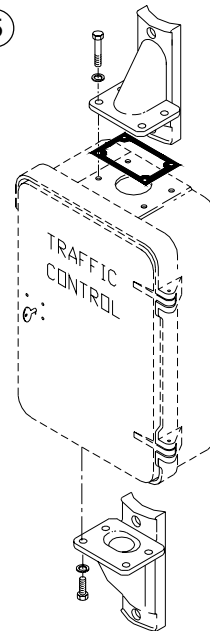

①

②

③

④

⑤

ITEM	DESCRIPTION	PART NO.
------	-------------	----------

MOUNTING KIT:

①	4" (4½" OD) Post	SE-1100
②	3" (3½" OD) Post	SE-1101
③	Wood Pole w/ 1" Double Hub & Closure Plate	SE-1102
④	Wood Pole w/ 1½" Single Hub & Closure Plate	SE-1103
⑤	w/ Sweep Elbows	SE-1104