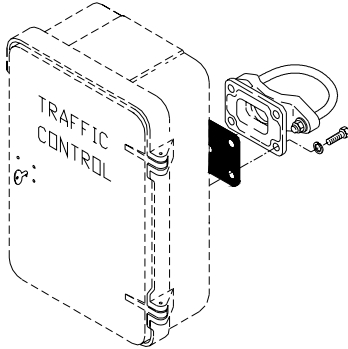

①

②

③

④

⑤

ITEM	DESCRIPTION	PART NO.
------	-------------	----------

MOUNTING KIT:

①	4" (4½" OD) Post	SE-1100
②	3" (3½" OD) Post	SE-1101
③	Wood Pole w/ 1" Double Hub & Closure Plate	SE-1102
④	Wood Pole w/ 1½" Single Hub & Closure Plate	SE-1103
⑤	w/ Sweep Elbows	SE-1104

Notes:

1. All assemblies are supplied standard with stainless steel fasteners.
2. Please specify options when ordering.