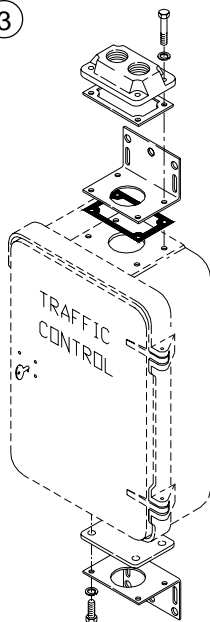

①

②

③

④

⑤

ITEM	DESCRIPTION	PART NO.
------	-------------	----------

MOUNTING KIT:

①	4" (4½" OD) Post	SE-1100
②	3" (3½" OD) Post	SE-1101
③	Wood Pole w/ 1" Double Hub & Closure Plate	SE-1102
④	Wood Pole w/ 1½" Single Hub & Closure Plate	SE-1103
⑤	w/ Sweep Elbows	SE-1104