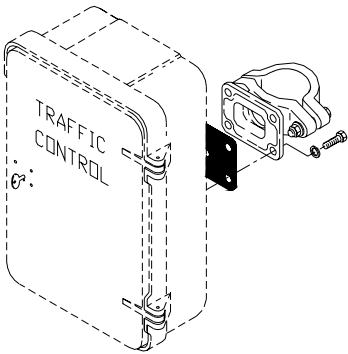

①

②

③

④

⑤

ITEM	DESCRIPTION	PART NO.
------	-------------	----------

MOUNTING KIT:

①	4" (4½" OD) Post	SE-1100
②	3" (3½" OD) Post	SE-1101
③	Wood Pole w/ 1" Double Hub & Closure Plate	SE-1102
④	Wood Pole w/ 1½" Single Hub & Closure Plate	SE-1103
⑤	w/ Sweep Elbows	SE-1104

Notes:

1. All assemblies are supplied standard with stainless steel fasteners.
2. Please specify options when ordering.