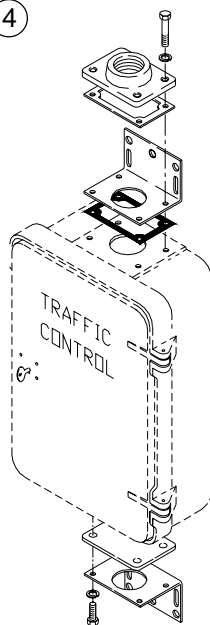

①

②

③

④

⑤

ITEM	DESCRIPTION	PART NO.
------	-------------	----------

MOUNTING KIT:

①	4" (4½" OD) Post	SE-1100
②	3" (3½" OD) Post	SE-1101
③	Wood Pole w/ 1" Double Hub & Closure Plate	SE-1102
④	Wood Pole w/ 1½" Single Hub & Closure Plate	SE-1103
⑤	w/ Sweep Elbows	SE-1104