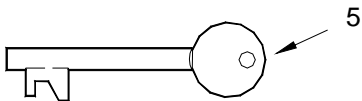

①

OPTIONS
LOCK ONLY
LOCK w/ 1 SHORT KEY
LOCK w/ 2 SHORT KEYS
LOCK w/ 1 LONG KEY
LOCK w/ 2 LONG KEYS

②

OPTIONS
LOCK ONLY
LOCK w/ 1 SHORT KEY

ITEM	DESCRIPTION	PART NO.
------	-------------	----------

CABINET LOCK:

①	Police Type I	SM-1012
②	Police Type IB	SM-1021
3	SHORT KEY, Type I Cabinet Lock, 1-3/4"	SM-0109
4	LONG KEY, Type I Cabinet Lock, 2-5/8"	SM-0200
5	SHORT KEY, Type IB Cabinet Lock, 1-3/4"	SM-0213

Notes: