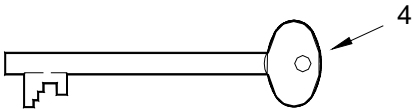

①

OPTIONS
LOCK ONLY
LOCK w/ 1 SHORT KEY
LOCK w/ 2 SHORT KEYS
LOCK w/ 1 LONG KEY
LOCK w/ 2 LONG KEYS

②

OPTIONS
LOCK ONLY
LOCK w/ 1 SHORT KEY

ITEM	DESCRIPTION	PART NO.
------	-------------	----------

CABINET LOCK:

①	Police Type I	SM-1012
②	Police Type IB	SM-1021
3	SHORT KEY, Type I Cabinet Lock, 1-3/4"	SM-0109
4	LONG KEY, Type I Cabinet Lock, 2-5/8"	SM-0200
5	SHORT KEY, Type IB Cabinet Lock, 1-3/4"	SM-0213

Notes: