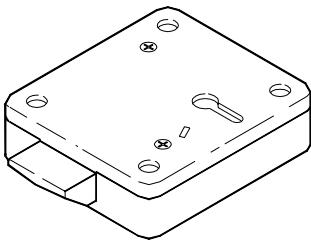

①

OPTIONS
LOCK ONLY
LOCK w/ 1 SHORT KEY
LOCK w/ 2 SHORT KEYS
LOCK w/ 1 LONG KEY
LOCK w/ 2 LONG KEYS

②

OPTIONS
LOCK ONLY
LOCK w/ 1 SHORT KEY

ITEM	DESCRIPTION	PART NO.
------	-------------	----------

CABINET LOCK:

①	Police Type I	SM-1012
②	Police Type IB	SM-1021
3	SHORT KEY, Type I Cabinet Lock, 1-3/4"	SM-0109
4	LONG KEY, Type I Cabinet Lock, 2-5/8"	SM-0200
5	SHORT KEY, Type IB Cabinet Lock, 1-3/4"	SM-0213

Notes: