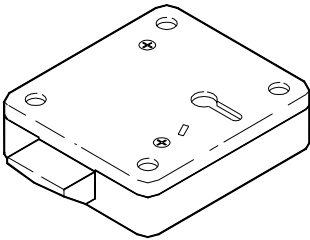

①

OPTIONS
LOCK ONLY
LOCK w/ 1 SHORT KEY
LOCK w/ 2 SHORT KEYS
LOCK w/ 1 LONG KEY
LOCK w/ 2 LONG KEYS

②

OPTIONS
LOCK ONLY
LOCK w/ 1 SHORT KEY

ITEM	DESCRIPTION	PART NO.
------	-------------	----------

CABINET LOCK:

①	Police Type I	SM-1012
②	Police Type IB	SM-1021
3	SHORT KEY, Type I Cabinet Lock, 1-3/4"	SM-0109
4	LONG KEY, Type I Cabinet Lock, 2-5/8"	SM-0200
5	SHORT KEY, Type IB Cabinet Lock, 1-3/4"	SM-0213

Notes: