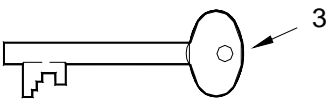

①

OPTIONS
LOCK ONLY
LOCK w/ 1 SHORT KEY
LOCK w/ 2 SHORT KEYS
LOCK w/ 1 LONG KEY
LOCK w/ 2 LONG KEYS

②

OPTIONS
LOCK ONLY
LOCK w/ 1 SHORT KEY

ITEM	DESCRIPTION	PART NO.
------	-------------	----------

CABINET LOCK:

①	Police Type I	SM-1012
②	Police Type IB	SM-1021
3	SHORT KEY, Type I Cabinet Lock, 1-3/4"	SM-0109
4	LONG KEY, Type I Cabinet Lock, 2-5/8"	SM-0200
5	SHORT KEY, Type IB Cabinet Lock, 1-3/4"	SM-0213

Notes: