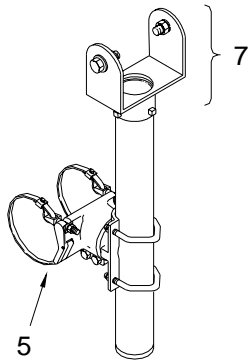

①

②

ITEM 1-2 OPTIONS
2-PIECE CAMERA MOUNT
TUBE LENGTH: 23", 37", 46", or 74"
BAND LENGTH: 29", 36", 42", 48", or 56"
STAINLESS UPGRADE
PAINT

ITEM	DESCRIPTION	PART NO.
------	-------------	----------

### VIDEO DETECTION CAMERA BRACKET:

①	Extended Tilt & Pan, Band Mount .....	AB-0170
②	Extended Tilt & Pan, Band Mount w/ Service Wire Outlet .....	AB-0177
③	Extended Tilt & Pan, Cable Mount .....	AB-0175
④	Extended Tilt & Pan, Band Mount w/ Service Wire Outlet .....	AB-0166

### CAMERA MOUNTING BRACKET:

7	1-Piece, Alum. ....	SH-0514
8	2-Piece, Alum. ....	SH-0515

2-Piece  
Camera Mount  
Option

③

④

ITEM 3-4 OPTIONS
2-PIECE CAMERA MOUNT
TUBE LENGTH: 23", 37", 46", or 74"
CABLE LENGTH: 62", 84", or 96"
PAINT