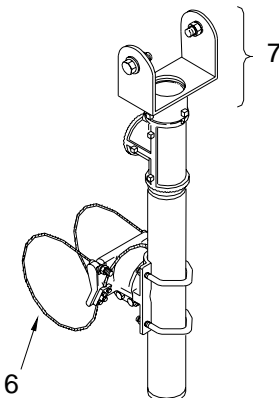

### CAMERA MOUNTING BRACKET:

7	1-Piece, Alum. ....	SH-0514
8	2-Piece, Alum. ....	SH-0515

#### Notes:

1. All assemblies are supplied standard with stainless steel fasteners. Stainless steel upgrade shall include stainless clamp screw kit where applicable.
2. 1-piece bracket for mounting Iteris, Odetics, or Econolite Solo Pro type cameras. 2-piece bracket for mounting Burle type cameras.
3. Please specify options when ordering.

2-Piece  
Camera Mount  
Option

③

④

ITEM 3-4 OPTIONS
2-PIECE CAMERA MOUNT
TUBE LENGTH: 23", 37", 46", or 74"
CABLE LENGTH: 62", 84", or 96"
PAINT