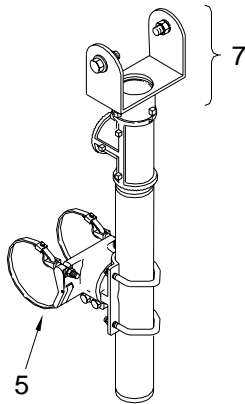

①

②

ITEM 1-2 OPTIONS
2-PIECE CAMERA MOUNT
TUBE LENGTH: 23", 37", 46", or 74"
BAND LENGTH: 29", 36", 42", 48", or 56"
STAINLESS UPGRADE
PAINT

ITEM	DESCRIPTION	PART NO.
------	-------------	----------

### VIDEO DETECTION CAMERA BRACKET:

①	Extended Tilt & Pan, Band Mount .....	AB-0170
②	Extended Tilt & Pan, Band Mount w/ Service Wire Outlet .....	AB-0177
③	Extended Tilt & Pan, Cable Mount .....	AB-0175
④	Extended Tilt & Pan, Band Mount w/ Service Wire Outlet .....	AB-0166

### CAMERA MOUNTING BRACKET:

7	1-Piece, Alum. ....	SH-0514
8	2-Piece, Alum. ....	SH-0515

2-Piece  
Camera Mount  
Option

③

④

ITEM 3-4 OPTIONS
2-PIECE CAMERA MOUNT
TUBE LENGTH: 23", 37", 46", or 74"
CABLE LENGTH: 62", 84", or 96"
PAINT