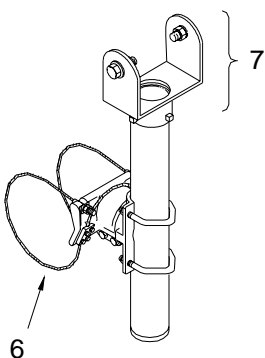

### CAMERA MOUNTING BRACKET:

7	1-Piece, Alum. ....	SH-0514
8	2-Piece, Alum. ....	SH-0515

#### Notes:

1. All assemblies are supplied standard with stainless steel fasteners. Stainless steel upgrade shall include stainless clamp screw kit where applicable.
2. 1-piece bracket for mounting Iteris, Odetics, or Econolite Solo Pro type cameras. 2-piece bracket for mounting Burle type cameras.
3. Please specify options when ordering.

2-Piece  
Camera Mount  
Option

③

④

ITEM 3-4 OPTIONS
2-PIECE CAMERA MOUNT
TUBE LENGTH: 23", 37", 46", or 74"
CABLE LENGTH: 62", 84", or 96"
PAINT