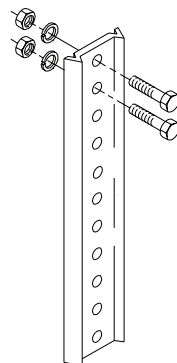

ITEM	DESCRIPTION	PART NO.
<b>TETHER ASSEMBLY:</b>		
①	1½" Break-Away, Alum .....	SE-5121
②	Tri-Stud Break-Away, Alum .....	SE-5050
③	Single-Stud Break-Away, Alum .....	SE-5058
④	Break-Away Tether Assy, 1½" Pipe, Steel .....	SE-3055
<b>HARDWARE KIT:</b>		
5	Single Stud, 5/16" .....	SE-5064
6	Tri-Stud w/o Gasket, 5/16" .....	SE-5035

**Notes:**

1. All assemblies are supplied standard with stainless steel fasteners.
2. Please specify options when ordering.

④

<b>ITEM 1-3 OPTIONS</b>
EXTENDER: 11", 19" or 72"
PAINT

Extender  
Option

<b>OPTIONS</b>
PAINT