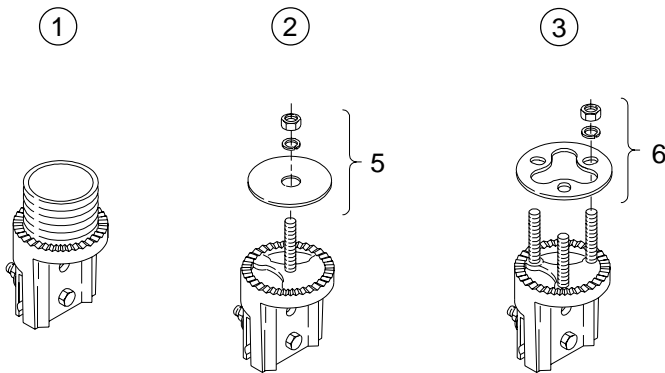

ITEM	DESCRIPTION	PART NO.
<b>TETHER ASSEMBLY:</b>		
①	1½" Break-Away, Alum .....	SE-5121
②	Tri-Stud Break-Away, Alum .....	SE-5050
③	Single-Stud Break-Away, Alum .....	SE-5058
④	Break-Away Tether Assy, 1½" Pipe, Steel .....	SE-3055
<b>HARDWARE KIT:</b>		
5	Single Stud, 5/16" .....	SE-5064
6	Tri-Stud w/o Gasket, 5/16" .....	SE-5035

**Notes:**

1. All assemblies are supplied standard with stainless steel fasteners.
2. Please specify options when ordering.

④

<b>ITEM 1-3 OPTIONS</b>
EXTENDER: 11", 19" or 72"
PAINT

Extender  
Option

<b>OPTIONS</b>
PAINT