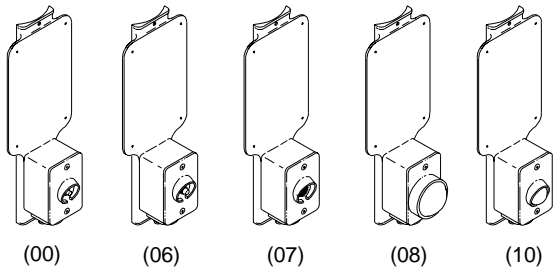

PEDESTRIAN PUSH BUTTONS

5" x 7-3/4" Blank Face Stations

ITEM	DESCRIPTION	PART NO.
	PUSH BUTTON STATION ASSY, 5" x 7-3/4" Blank Face:	
①	w/ Long Life Switch	SE-2037
②	w/ Snap Action Switch	SE-2078
③	w/ Heavy Tension Switch w/ Boot	SE-2077
④	w/ Mechanical Switch w/ Ball & 2" Mushroom Plunger	SE-2109

Notes:

1. All assemblies are supplied standard with stainless steel fasteners.
2. For pedestrian signs refer to page 15 of this catalog section.
3. Please specify options when ordering.

OPTIONS			
	w/o Led	Led w/ Circuit Module	Led w/ Terminal Strip
Wire Leads	(00)	(011)	(012)
Freezeproof Boot	(06)	(021)	(022)
Freezeproof Diaphragm	(07)	(031)	(032)
2" Mushroom Plunger	(08)	(041)	(042)
1-1/8" Dome Plunger	(10)	(111)	(112)