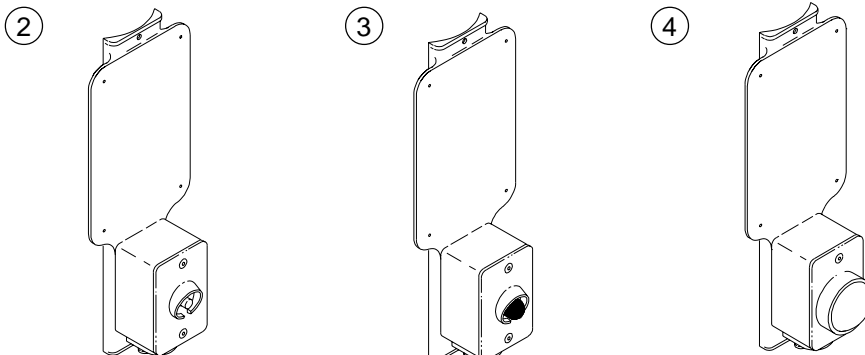

Notes:

1. All assemblies are supplied standard with stainless steel fasteners.
2. For pedestrian signs refer to page 15 of this catalog section.
3. Please specify options when ordering.

OPTIONS			
	w/o Led	Led w/ Circuit Module	Led w/ Terminal Strip
Wire Leads	(00)	(011)	(012)
Freezeproof Boot	(06)	(021)	(022)
Freezeproof Diaphragm	(07)	(031)	(032)
2" Mushroom Plunger	(08)	(041)	(042)
1-1/8" Dome Plunger	(10)	(111)	(112)

PAINT