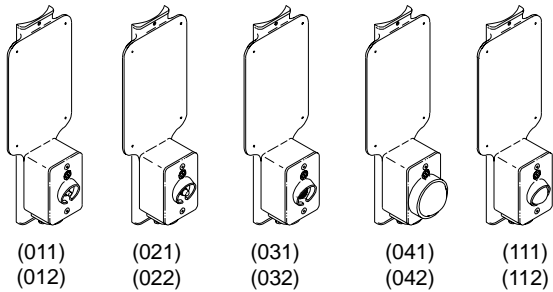

PEDESTRIAN PUSH BUTTONS

5" x 7-3/4" Blank Face Stations

ITEM	DESCRIPTION	PART NO.
	PUSH BUTTON STATION ASSY, 5" x 7-3/4" Blank Face:	
①	w/ Long Life Switch	SE-2037
②	w/ Snap Action Switch	SE-2078
③	w/ Heavy Tension Switch w/ Boot	SE-2077
④	w/ Mechanical Switch w/ Ball & 2" Mushroom Plunger	SE-2109

Notes:

1. All assemblies are supplied standard with stainless steel fasteners.
2. For pedestrian signs refer to page 15 of this catalog section.
3. Please specify options when ordering.

OPTIONS			
	w/o Led	Led w/ Circuit Module	Led w/ Terminal Strip
Wire Leads	(00)	(011)	(012)
Freezeproof Boot	(06)	(021)	(022)
Freezeproof Diaphragm	(07)	(031)	(032)
2" Mushroom Plunger	(08)	(041)	(042)
1-1/8" Dome Plunger	(10)	(111)	(112)