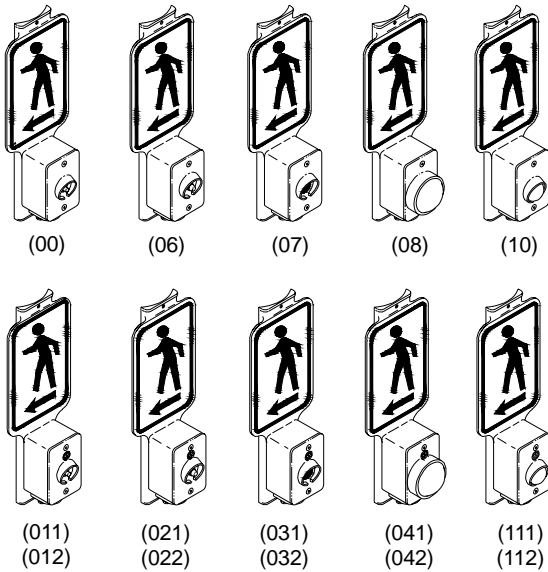

# PEDESTRIAN PUSH BUTTONS

## 5" x 7-3/4" Cast Legend Stations

①

ITEM	DESCRIPTION	PART NO.
------	-------------	----------

PUSH BUTTON STATION ASSY,  
5" x 7-3/4" Cast Legend:

①	w/ Long Life Switch .....	SE-2038
②	w/ Snap Action Switch .....	SE-2081
③	w/ Heavy Tension Switch w/ Boot .....	SE-2080
④	w/ Mechanical Switch w/ Ball & 2" Mushroom Plunger .....	SE-2110

Notes:

- All assemblies are supplied standard with stainless steel fasteners.
- Please specify options when ordering.

OPTIONS			
Legend: 1030, 1031, 1032, or 1004			
	w/o	Led w/	Led w/
	Led	Circuit Module	Terminal Strip
Wire Leads	(00)	(011)	(012)
Freezeproof Boot	(06)	(021)	(022)
Freezeproof Diaphragm	(07)	(031)	(032)
2" Mushroom Plunger	(08)	(041)	(042)
1-1/8" Dome Plunger	(10)	(111)	(112)
PAINT			

Left Man/  
Left Arrow (1030)

Right Man/  
Right Arrow (1031)

Right Man/  
Double Arrow (1032)

Instruction (1004)

②

③

④

ITEMS 2-5 OPTIONS
Legend: 1030, 1031, 1032, or 1004
PAINT