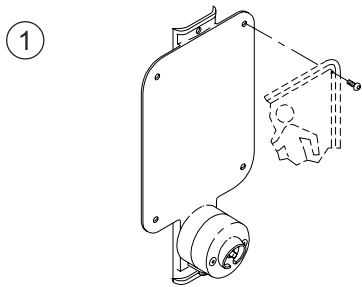

# PEDESTRIAN PUSH BUTTONS

## 9" x 12" Blank Face Stations

ITEM	DESCRIPTION	PART NO.
------	-------------	----------

PUSH BUTTON STATION ASSY,  
9" x 12" Blank Face:

①	w/ Long Life Switch .....	SE-2088
②	w/ Snap Action Switch .....	SE-2094
③	w/ Heavy Tension Switch w/ Boot .....	SE-2092
④	w/ Mechanical Switch w/ Ball & 2" Mushroom Plunger .....	SE-2111
⑤	w/ Metal Actuator Switch .....	SE-2096

Notes:

1. All assemblies are supplied standard with stainless steel fasteners.
2. For pedestrian signs refer to page 15 of this catalog section.
3. Please specify options when ordering.

	OPTIONS		
	w/o Led	Led w/ Circuit Module	Led w/ Terminal Strip
Wire Leads	(00)	(011)	(012)
Freezeproof Boot	(06)	(021)	(022)
Freezeproof Diaphragm	(07)	(031)	(032)
2" Mushroom Plunger	(08)	(041)	(042)
1-1/8" Dome Plunger	(10)	(111)	(112)
PAINT			