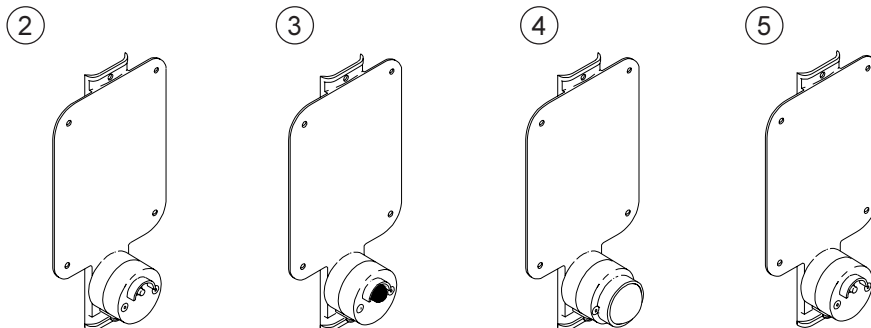

## 9" x 12" Blank Face Stations

ITEM	DESCRIPTION	PART NO.
------	-------------	----------

PUSH BUTTON STATION ASSY,  
9" x 12" Blank Face:

①	w/ Long Life Switch .....	SE-2088
②	w/ Snap Action Switch .....	SE-2094
③	w/ Heavy Tension Switch w/ Boot .....	SE-2092
④	w/ Mechanical Switch w/ Ball & 2" Mushroom Plunger .....	SE-2111
⑤	w/ Metal Actuator Switch .....	SE-2096

Notes:

1. All assemblies are supplied standard with stainless steel fasteners.
2. For pedestrian signs refer to page 15 of this catalog section.
3. Please specify options when ordering.

	OPTIONS		
	w/o Led	Led w/ Circuit Module	Led w/ Terminal Strip
Wire Leads	(00)	(011)	(012)
Freezeproof Boot	(06)	(021)	(022)
Freezeproof Diaphragm	(07)	(031)	(032)
2" Mushroom Plunger	(08)	(041)	(042)
1-1/8" Dome Plunger	(10)	(111)	(112)
PAINT			