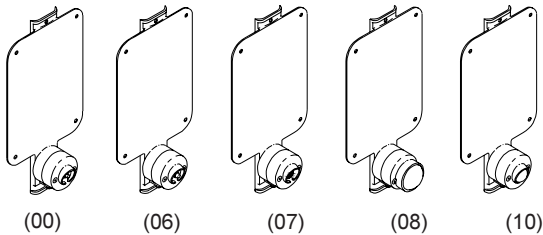

## 9" x 12" Blank Face Stations

ITEM	DESCRIPTION	PART NO.
------	-------------	----------

PUSH BUTTON STATION ASSY,  
9" x 12" Blank Face:

①	w/ Long Life Switch .....	SE-2088
②	w/ Snap Action Switch .....	SE-2094
③	w/ Heavy Tension Switch w/ Boot .....	SE-2092
④	w/ Mechanical Switch w/ Ball & 2" Mushroom Plunger .....	SE-2111
⑤	w/ Metal Actuator Switch .....	SE-2096

Notes:

1. All assemblies are supplied standard with stainless steel fasteners.
2. For pedestrian signs refer to page 15 of this catalog section.
3. Please specify options when ordering.

	OPTIONS		
	w/o Led	Led w/ Circuit Module	Led w/ Terminal Strip
Wire Leads	(00)	(011)	(012)
Freezeproof Boot	(06)	(021)	(022)
Freezeproof Diaphragm	(07)	(031)	(032)
2" Mushroom Plunger	(08)	(041)	(042)
1-1/8" Dome Plunger	(10)	(111)	(112)
PAINT			