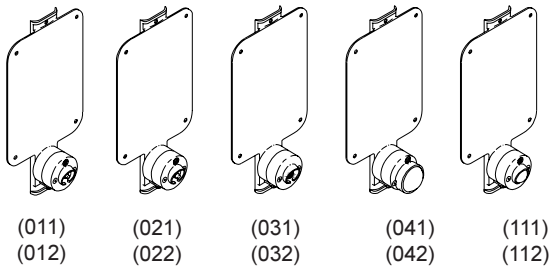

## 9" x 12" Blank Face Stations

ITEM	DESCRIPTION	PART NO.
------	-------------	----------

PUSH BUTTON STATION ASSY,  
9" x 12" Blank Face:

①	w/ Long Life Switch .....	SE-2088
②	w/ Snap Action Switch .....	SE-2094
③	w/ Heavy Tension Switch w/ Boot .....	SE-2092
④	w/ Mechanical Switch w/ Ball & 2" Mushroom Plunger .....	SE-2111
⑤	w/ Metal Actuator Switch .....	SE-2096

Notes:

1. All assemblies are supplied standard with stainless steel fasteners.
2. For pedestrian signs refer to page 15 of this catalog section.
3. Please specify options when ordering.

	OPTIONS		
	w/o Led	Led w/ Circuit Module	Led w/ Terminal Strip
Wire Leads	(00)	(011)	(012)
Freezeproof Boot	(06)	(021)	(022)
Freezeproof Diaphragm	(07)	(031)	(032)
2" Mushroom Plunger	(08)	(041)	(042)
1-1/8" Dome Plunger	(10)	(111)	(112)
PAINT			