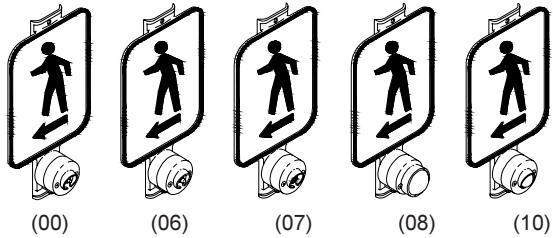

PEDESTRIAN PUSH BUTTONS

9" x 12" Cast Legend Stations

①

ITEM	DESCRIPTION	PART NO.

PUSH BUTTON STATION ASSY,
9" x 12" Cast Legend:

①	w/ Long Life Switch	SE-2089
②	w/ Snap Action Switch	SE-2095
③	w/ Heavy Tension Switch w/ Boot	SE-2093
④	w/ Mechanical Switch w/ Ball & 2" Mushroom Plunger	SE-2112
⑤	w/ Metal Actuator Switch	SE-2097

Notes:

1. All assemblies are supplied standard with stainless steel fasteners.
2. Please specify options when ordering.

(00) (06) (07) (08) (10)