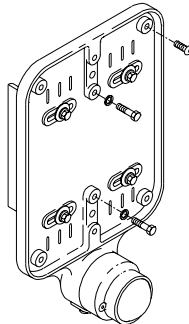

ITEM	DESCRIPTION	PART NO.
------	-------------	----------

PUSH BUTTON STATION ASSY, 9" x 12" Adjustable:

①	w/ Long Life Switch .....	SE-2013
	w/ Long Life Switch & Cable Guide .....	SE-2019
②	w/ Snap Action Switch .....	SE-2066
	w/ Snap Action Switch & Cable Guide .....	SE-2069
③	w/ Heavy Tension Switch w/ Boot .....	SE-2065
	w/ Heavy Tension Switch w/ Boot & Cable Guide .....	SE-2068
④	w/ Mechanical Switch w/ Ball & 2" Mushroom Plunger .....	SE-2113
	w/ Mechanical Switch w/ Ball & 2" Mushroom Plunger & Cable Guide .....	SE-2114
⑤	w/ Metal Actuator Switch .....	SE-2021
	w/ Metal Actuator Switch & Cable Guide .....	SE-2022

Notes:

1. All assemblies are supplied standard with stainless steel fasteners.
2. For pedestrian signs refer to page 15 of this catalog section.
2. Please specify options when ordering.

②

③

④

⑤

ITEM 2-5 OPTIONS
PAINT