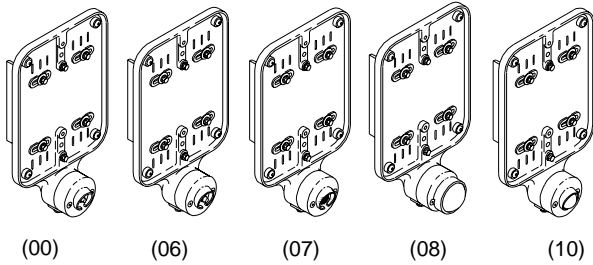

①

OPTIONS			
	w/o	Led w/	Led w/
	Led	Circuit Module	Terminal Strip
Wire Leads	(00)	(011)	(012)
Freezeproof Boot	(06)	(021)	(022)
Freezeproof Diaphragm	(07)	(031)	(032)
2" Mushroom Plunger	(08)	(041)	(042)
1-1/8" Dome Plunger	(10)	(111)	(112)
PAINT			

ITEM	DESCRIPTION	PART NO.
------	-------------	----------

PUSH BUTTON STATION ASSY, 9" x 12" Adjustable:

①	w/ Long Life Switch .....	SE-2013
	w/ Long Life Switch & Cable Guide .....	SE-2019
②	w/ Snap Action Switch .....	SE-2066
	w/ Snap Action Switch & Cable Guide .....	SE-2069
③	w/ Heavy Tension Switch w/ Boot .....	SE-2065
	w/ Heavy Tension Switch w/ Boot & Cable Guide .....	SE-2068
④	w/ Mechanical Switch w/ Ball & 2" Mushroom Plunger .....	SE-2113
	w/ Mechanical Switch w/ Ball & 2" Mushroom Plunger & Cable Guide .....	SE-2114
⑤	w/ Metal Actuator Switch .....	SE-2021
	w/ Metal Actuator Switch & Cable Guide .....	SE-2022

Notes:

1. All assemblies are supplied standard with stainless steel fasteners.
2. For pedestrian signs refer to page 15 of this catalog section.
2. Please specify options when ordering.

②

③

④

⑤

ITEM 2-5 OPTIONS
PAINT