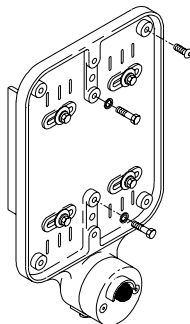

ITEM	DESCRIPTION	PART NO.
------	-------------	----------

PUSH BUTTON STATION ASSY, 9" x 12" Adjustable:

①	w/ Long Life Switch .....	SE-2013
	w/ Long Life Switch & Cable Guide .....	SE-2019
②	w/ Snap Action Switch .....	SE-2066
	w/ Snap Action Switch & Cable Guide .....	SE-2069
③	w/ Heavy Tension Switch w/ Boot .....	SE-2065
	w/ Heavy Tension Switch w/ Boot & Cable Guide .....	SE-2068
④	w/ Mechanical Switch w/ Ball & 2" Mushroom Plunger .....	SE-2113
	w/ Mechanical Switch w/ Ball & 2" Mushroom Plunger & Cable Guide .....	SE-2114
⑤	w/ Metal Actuator Switch .....	SE-2021
	w/ Metal Actuator Switch & Cable Guide .....	SE-2022

Notes:

1. All assemblies are supplied standard with stainless steel fasteners.
2. For pedestrian signs refer to page 15 of this catalog section.
2. Please specify options when ordering.

②

③

④

⑤

ITEM 2-5 OPTIONS
PAINT