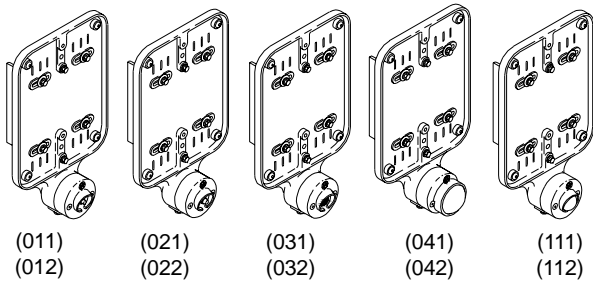

①

OPTIONS			
	w/o	Led w/	Led w/
	Led	Circuit Module	Terminal Strip
Wire Leads	(00)	(011)	(012)
Freezeproof Boot	(06)	(021)	(022)
Freezeproof Diaphragm	(07)	(031)	(032)
2" Mushroom Plunger	(08)	(041)	(042)
1-1/8" Dome Plunger	(10)	(111)	(112)
PAINT			

ITEM	DESCRIPTION	PART NO.
------	-------------	----------

PUSH BUTTON STATION ASSY, 9" x 12" Adjustable:

①	w/ Long Life Switch .....	SE-2013
	w/ Long Life Switch & Cable Guide .....	SE-2019
②	w/ Snap Action Switch .....	SE-2066
	w/ Snap Action Switch & Cable Guide .....	SE-2069
③	w/ Heavy Tension Switch w/ Boot .....	SE-2065
	w/ Heavy Tension Switch w/ Boot & Cable Guide .....	SE-2068
④	w/ Mechanical Switch w/ Ball & 2" Mushroom Plunger .....	SE-2113
	w/ Mechanical Switch w/ Ball & 2" Mushroom Plunger & Cable Guide .....	SE-2114
⑤	w/ Metal Actuator Switch .....	SE-2021
	w/ Metal Actuator Switch & Cable Guide .....	SE-2022

Notes:

1. All assemblies are supplied standard with stainless steel fasteners.
2. For pedestrian signs refer to page 15 of this catalog section.
2. Please specify options when ordering.

②

③

④

⑤

ITEM 2-5 OPTIONS
PAINT