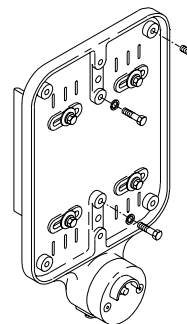

ITEM	DESCRIPTION	PART NO.
------	-------------	----------

PUSH BUTTON STATION ASSY, 9" x 12" Adjustable:

①	w/ Long Life Switch .....	SE-2013
	w/ Long Life Switch & Cable Guide .....	SE-2019
②	w/ Snap Action Switch .....	SE-2066
	w/ Snap Action Switch & Cable Guide .....	SE-2069
③	w/ Heavy Tension Switch w/ Boot .....	SE-2065
	w/ Heavy Tension Switch w/ Boot & Cable Guide .....	SE-2068
④	w/ Mechanical Switch w/ Ball & 2" Mushroom Plunger .....	SE-2113
	w/ Mechanical Switch w/ Ball & 2" Mushroom Plunger & Cable Guide .....	SE-2114
⑤	w/ Metal Actuator Switch .....	SE-2021
	w/ Metal Actuator Switch & Cable Guide .....	SE-2022

Notes:

1. All assemblies are supplied standard with stainless steel fasteners.
2. For pedestrian signs refer to page 15 of this catalog section.
2. Please specify options when ordering.

②

③

④

⑤

ITEM 2-5 OPTIONS
PAINT