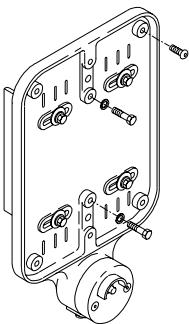

①

OPTIONS			
	w/o	Led w/	Led w/
	Led	Circuit Module	Terminal Strip
Wire Leads	(00)	(011)	(012)
Freezeproof Boot	(06)	(021)	(022)
Freezeproof Diaphragm	(07)	(031)	(032)
2" Mushroom Plunger	(08)	(041)	(042)
1-1/8" Dome Plunger	(10)	(111)	(112)
PAINT			

ITEM	DESCRIPTION	PART NO.
------	-------------	----------

PUSH BUTTON STATION ASSY, 9" x 12" Adjustable:

①	w/ Long Life Switch .....	SE-2013
	w/ Long Life Switch & Cable Guide .....	SE-2019
②	w/ Snap Action Switch .....	SE-2066
	w/ Snap Action Switch & Cable Guide .....	SE-2069
③	w/ Heavy Tension Switch w/ Boot .....	SE-2065
	w/ Heavy Tension Switch w/ Boot & Cable Guide .....	SE-2068
④	w/ Mechanical Switch w/ Ball & 2" Mushroom Plunger .....	SE-2113
	w/ Mechanical Switch w/ Ball & 2" Mushroom Plunger & Cable Guide .....	SE-2114
⑤	w/ Metal Actuator Switch .....	SE-2021
	w/ Metal Actuator Switch & Cable Guide .....	SE-2022

Notes:

1. All assemblies are supplied standard with stainless steel fasteners.
2. For pedestrian signs refer to page 15 of this catalog section.
2. Please specify options when ordering.

②

③

④

⑤

ITEM 2-5 OPTIONS
PAINT