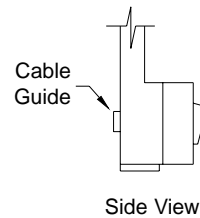

①

OPTIONS			
	w/o	Led w/	Led w/
	Led	Circuit Module	Terminal Strip
Wire Leads	(00)	(011)	(012)
Freezeproof Boot	(06)	(021)	(022)
Freezeproof Diaphragm	(07)	(031)	(032)
2" Mushroom Plunger	(08)	(041)	(042)
1-1/8" Dome Plunger	(10)	(111)	(112)
PAINT			

ITEM	DESCRIPTION	PART NO.
------	-------------	----------

PUSH BUTTON STATION ASSY, 9" x 12" Adjustable:

①	w/ Long Life Switch .....	SE-2013
	w/ Long Life Switch & Cable Guide .....	SE-2019
②	w/ Snap Action Switch .....	SE-2066
	w/ Snap Action Switch & Cable Guide .....	SE-2069
③	w/ Heavy Tension Switch w/ Boot .....	SE-2065
	w/ Heavy Tension Switch w/ Boot & Cable Guide .....	SE-2068
④	w/ Mechanical Switch w/ Ball & 2" Mushroom Plunger .....	SE-2113
	w/ Mechanical Switch w/ Ball & 2" Mushroom Plunger & Cable Guide .....	SE-2114
⑤	w/ Metal Actuator Switch .....	SE-2021
	w/ Metal Actuator Switch & Cable Guide .....	SE-2022

Notes:

1. All assemblies are supplied standard with stainless steel fasteners.
2. For pedestrian signs refer to page 15 of this catalog section.
2. Please specify options when ordering.

②

③

④

⑤

ITEM 2-5 OPTIONS
PAINT