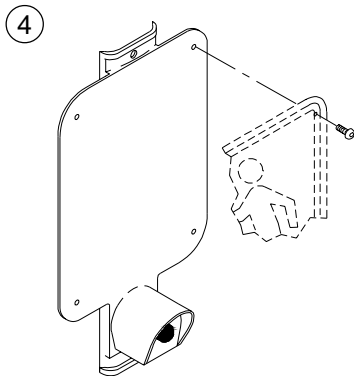

& 2" Mushroom Plunger

SE-2091

Blank Face:

④	9" x 12" w/ Heavy Tension Switch w/ Boot	SE-2082
⑤	5" x 7-3/4" w/ Heavy Tension Switch w/ Boot	SE-2086
⑥	5" x 7-3/4" w/ Mechanical Switch w/ Ball	

& 2" Mushroom Plunger

Left Man/
Left Arrow
(1030)

Right Man/
Right Arrow
(1031)

Right Man/
Double Arrow
(1032)

Instruction
(1004)

Instruction
(1039)

ITEM 2-3 OPTIONS
Legend: 1030, 1031, 1032, or 1004
PAINT

ITEM 4-6 OPTIONS
PAINT