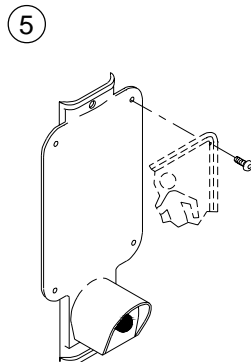

& 2" Mushroom Plunger

SE-2091

Blank Face:

④	9" x 12" w/ Heavy Tension Switch w/ Boot	SE-2082
⑤	5" x 7-3/4" w/ Heavy Tension Switch w/ Boot	SE-2086
⑥	5" x 7-3/4" w/ Mechanical Switch w/ Ball	

& 2" Mushroom Plunger

Left Man/
Left Arrow
(1030)

Right Man/
Right Arrow
(1031)

Right Man/
Double Arrow
(1032)

Instruction
(1004)

Instruction
(1039)

ITEM 2-3 OPTIONS
Legend: 1030, 1031, 1032, or 1004
PAINT

ITEM 4-6 OPTIONS
PAINT