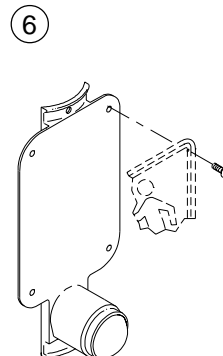

& 2" Mushroom Plunger

SE-2091

Blank Face:

④	9" x 12" w/ Heavy Tension Switch w/ Boot	SE-2082
⑤	5" x 7-3/4" w/ Heavy Tension Switch w/ Boot	SE-2086
⑥	5" x 7-3/4" w/ Mechanical Switch w/ Ball	

& 2" Mushroom Plunger

Left Man/
Left Arrow
(1030)

Right Man/
Right Arrow
(1031)

Right Man/
Double Arrow
(1032)

Instruction
(1004)

Instruction
(1039)

ITEM 2-3 OPTIONS
Legend: 1030, 1031, 1032, or 1004
PAINT

ITEM 4-6 OPTIONS
PAINT