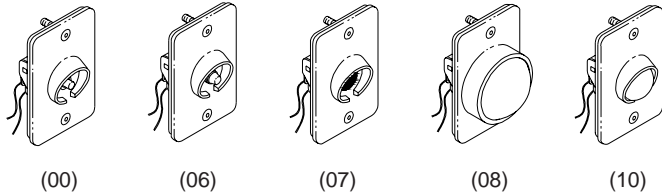

①

ITEM	DESCRIPTION	PART NO.
------	-------------	----------

RECTANGULAR PUSH BUTTON COVER ASSY:

①	w/ Long Life Switch	SE-2015
②	w/ Snap Action Switch	SE-2053
③	w/ Heavy Tension Switch w/ Boot	SE-2052
④	w/ Mechanical Switch w/ Ball & 2" Mushroom Plunger	SE-2101

Notes:

1. All assemblies are supplied standard with stainless steel fasteners.
2. Please specify options when ordering.

OPTIONS			
	w/o	Led w/	Led w/
	Led	Circuit Module	Terminal Strip
Wire Leads	(00)	(011)	(012)
Freezeproof Boot	(06)	(021)	(022)
Freezeproof Diaphragm	(07)	(031)	(032)
2" Mushroom Plunger	(08)	(041)	(042)
1-1/8" Dome Plunger	(10)	(111)	(112)
PAINT			