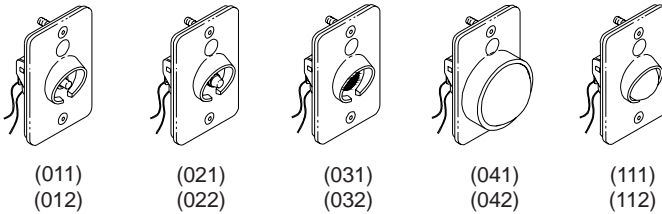

①

ITEM	DESCRIPTION	PART NO.
------	-------------	----------

RECTANGULAR PUSH BUTTON COVER ASSY:

①	w/ Long Life Switch	SE-2015
②	w/ Snap Action Switch	SE-2053
③	w/ Heavy Tension Switch w/ Boot	SE-2052
④	w/ Mechanical Switch w/ Ball & 2" Mushroom Plunger	SE-2101

Notes:

1. All assemblies are supplied standard with stainless steel fasteners.
2. Please specify options when ordering.

OPTIONS			
	w/o	Led w/	Led w/
	Led	Circuit Module	Terminal Strip
Wire Leads	(00)	(011)	(012)
Freezeproof Boot	(06)	(021)	(022)
Freezeproof Diaphragm	(07)	(031)	(032)
2" Mushroom Plunger	(08)	(041)	(042)
1-1/8" Dome Plunger	(10)	(111)	(112)
PAINT			