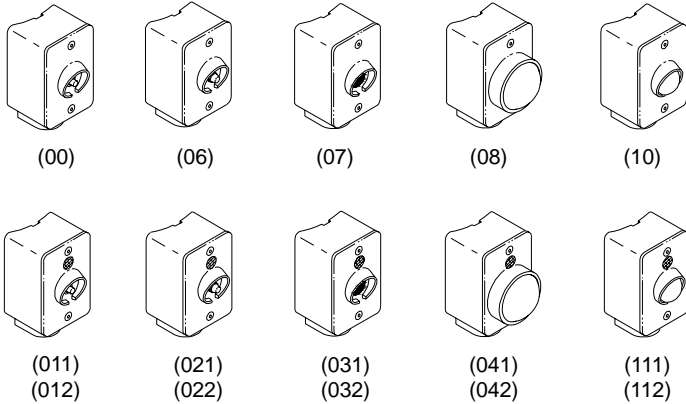

PEDESTRIAN PUSH BUTTONS

Rectangular

①

ITEM	DESCRIPTION	PART NO.
------	-------------	----------

RECTANGULAR PUSH BUTTON ASSY:

①	w/ Long Life Switch	SE-2000
②	w/ Snap Action Switch	SE-2057
③	w/ Heavy Tension Switch w/ Boot	SE-2056
④	w/ Mechanical Switch w/ Ball & 2" Mushroom Plunger	SE-2102

Notes:

1. All assemblies are supplied standard with stainless steel fasteners.
2. Please specify options when ordering.

OPTIONS			
	w/o	Led w/	Led w/
	Led	Circuit Module	Terminal Strip
Wire Leads	(00)	(011)	(012)
Freezeproof Boot	(06)	(021)	(022)
Freezeproof Diaphragm	(07)	(031)	(032)
2" Mushroom Plunger	(08)	(041)	(042)
1-1/8" Dome Plunger	(10)	(111)	(112)
MOUNTING TYPE: Round Pole Back or Flat Back			
PAINT			