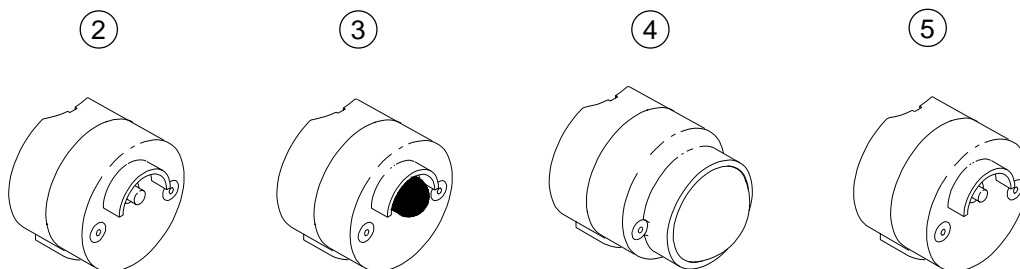

## Round

ITEM	DESCRIPTION	PART NO.
------	-------------	----------

**ROUND PUSH BUTTON ASSY:**

①	w/ Long Life Switch .....	SE-2005
②	w/ Snap Action Switch .....	SE-2035
③	w/ Heavy Tension Switch w/ Boot .....	SE-2043
④	w/ Mechanical Switch w/ Ball & 2" Mushroom Plunger .....	SE-2100
⑤	w/ Metal Actuator Switch .....	SE-2017

**Notes:**

1. All assemblies are supplied standard with stainless steel fasteners.
2. Please specify options when ordering.

OPTIONS			
	w/o	Led w/	Led w/
	Led	Circuit Module	Terminal Strip
Wire Leads	(00)	(011)	(012)
Freezeproof Boot	(06)	(021)	(022)
Freezeproof Diaphragm	(07)	(031)	(032)
2" Mushroom Plunger	(08)	(041)	(042)
1-1/8" Dome Plunger	(10)	(111)	(112)
MOUNTING TYPE: Round Pole Back or Flat Back			
PAINT			

Flat Back Option  
SE-0279 Adapter

ITEM 2-5 OPTIONS
MOUNTING TYPE:
Round Pole Back
Flat Back
PAINT