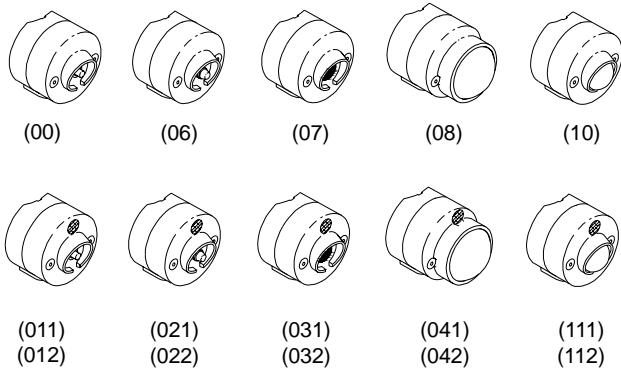

## Round

ITEM	DESCRIPTION	PART NO.
------	-------------	----------

**ROUND PUSH BUTTON ASSY:**

①	w/ Long Life Switch .....	SE-2005
②	w/ Snap Action Switch .....	SE-2035
③	w/ Heavy Tension Switch w/ Boot .....	SE-2043
④	w/ Mechanical Switch w/ Ball & 2" Mushroom Plunger .....	SE-2100
⑤	w/ Metal Actuator Switch .....	SE-2017

**Notes:**

1. All assemblies are supplied standard with stainless steel fasteners.
2. Please specify options when ordering.

OPTIONS			
	w/o	Led w/	Led w/
	Led	Circuit Module	Terminal Strip
Wire Leads	(00)	(011)	(012)
Freezeproof Boot	(06)	(021)	(022)
Freezeproof Diaphragm	(07)	(031)	(032)
2" Mushroom Plunger	(08)	(041)	(042)
1-1/8" Dome Plunger	(10)	(111)	(112)
MOUNTING TYPE: Round Pole Back or Flat Back			
PAINT			