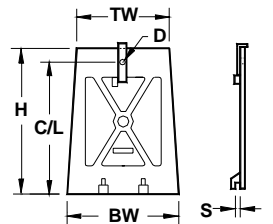

PB-0522 OPTION	DESCRIPTION	S	C/L	DOOR SIZE			HOLE D	L	LATCH	
				H	TW	BW			H	T
01	Kaiser, Curved w/ Latch	3/8"	13-3/4"	14-7/8"	10-5/8"	11-3/4"	11/32"	4-5/8"	1-3/4"	5/16"-18
08	P & K, Flat w/ Latch (TB2A, TB2C, TB5C)	1/4"	11-7/8"	13-1/4"	8-1/4"	9-15/16"	11/32"	3-1/4"	1-3/4"	5/16"-18
09	P & K, Curved w/ Latch (TBJ-6)	1/4"	11-7/8"	13-1/4"	8-1/4"	9-15/16"	11/32"	3-1/4"	1-3/4"	5/16"-18
15	AKRON, Flat w/ Latch (TB-20S)	1/4"	12"	13-3/8"	9-1/8"	9-5/8"	5/16"	3-3/8"	1-7/8"	1/4"-20
16	AKRON, Flat Short w/Latch (TB-17S)	5/16"	11-1/8"	11-23/32"	9-1/8"	9-5/8"	5/16"	2-3/8"	1-1/8"	1/4"-20
21	AKRON, Curved w/ Latch (POLE LITE S1A)	3/8"	12"	13-1/2"	8-9/16"	10"	11/32"	3-1/4"	1-3/4"	5/16"-18
22	AKRON, Curved w/ Latch (FP-5190)	3/8"	12"	13-5/16"	8-1/2"	9-1/2"	11/32"	3-1/4"	1-3/4"	5/16"-18

DOOR OPTION	DESCRIPTION	S	C/L	DOOR SIZE			HOLE D	L	LATCH	
				H	TW	BW			H	T
10	P & K, Flat w/ Latch (REVERSED OPENING TB-1, TB-2)	9/16"	12"	13-3/8"	8-3/8"	9-5/8"	11/32"	3-1/4"	1-3/4"	5/16"18

PB-0522 OPTION	DESCRIPTION	S	C/L	DOOR SIZE			HOLE D	L	LATCH	
				H	TW	BW			H	T
11	P & K, Flat Short w/ Latch (TB-4)	5/16"	9-13/16"	11-1/8"	9-9/16"	11-5/8"	11/32"	3-1/4"	1-3/4"	5/16"18

PB-0522 OPTION	DESCRIPTION	S	C/L	DOOR SIZE			HOLE D	L	LATCH	
				H	TW	BW			H	F
13	Valmont, Flat	5/16"	12-15/16"	13-7/8"	7-15/16"	9-1/4"	3/8"	N/A	N/A	N/A
25	FAB, Flat	5/16"	12-7/8"	13-5/8"	8-1/2"	9-3/4"	5/16"	N/A	N/A	N/A

PB-0522 OPTION	DESCRIPTION	S	C/L	DOOR SIZE			HOLE D	L	LATCH	
				H	TW	BW			H	T
24	Union Metal, Flat w/ Latch	5/16"	3-5/16"	13-3/4"	7-59/64"	9-1/4"	13/32"	3-3/8"	11/16"	3/8"-16

PB-0522 OPTION	DESCRIPTION	S	C/L	DOOR SIZE			HOLE D	L	LATCH	
				H	TW	BW			H	T
14	P & K, Curved, Small w/Latch (HBS-6)	7/32"	4-1/2"	5-1/4"	5-3/16"	6"	9/32"	2-3/8"	1-1/8"	1/4"-20