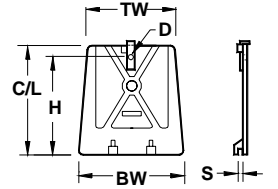

Door Latch

PB-0522 OPTION	DESCRIPTION	S	C/L	DOOR SIZE			HOLE D	L	LATCH	
				H	TW	BW			H	T
03	Valmont, Flat	5/16"	12-5/8"	13-3/4"	7-15/16"	9-1/4"	3/8"	N/A	N/A	N/A
04	Union Metal, Flat	5/16"	13-5/16"	13-15/16"	7-59/64"	9-1/4"	3/8"	N/A	N/A	N/A

PB-0522 OPTION	DESCRIPTION	S	C/L	DOOR SIZE			HOLE D	L	LATCH	
				H	TW	BW			H	T
05-06	Valmont-Akron, Flat (TB-1AF, TB-2AF, TB-3AF)	1/4"	13-1/2"	13-1/4"	9-1/8"	9-1/2"	3/8"	N/A	N/A	N/A
07	A.B. Chance, Flat	3/8"	13-5/16"	13-7/8"	9-1/16"	9-13/16"	3/8"	N/A	N/A	N/A
12	Hapco, Flat (56631, 56632)	5/16"	13-5/8"	13-7/16"	9-1/8"	9-5/8"	3/8"	N/A	N/A	N/A
19	P & K, C-98612, Flat (M-81)	3/8"	16-21/32"	16-1/2"	10-1/2"	13-1/2"	11/32"	N/A	N/A	N/A

PB-0522 OPTION	DESCRIPTION	S	C/L	DOOR SIZE			HOLE D	L	LATCH	
				H	TW	BW			H	T
01	Kaiser, Curved w/ Latch	3/8"	13-3/4"	14-7/8"	10-5/8"	11-3/4"	11/32"	4-5/8"	1-3/4"	5/16"-18
08	P & K, Flat w/ Latch (TB2A, TB2C, TB5C)	1/4"	11-7/8"	13-1/4"	8-1/4"	9-15/16"	11/32"	3-1/4"	1-3/4"	5/16"-18
09	P & K, Curved w/ Latch (TBJ-6)	1/4"	11-7/8"	13-1/4"	8-1/4"	9-15/16"	11/32"	3-1/4"	1-3/4"	5/16"-18
15	AKRON, Flat w/ Latch (TB-20S)	1/4"	12"	13-3/8"	9-1/8"	9-5/8"	5/16"	3-3/8"	1-7/8"	1/4"-20
16	AKRON, Flat Short w/Latch (TB-17S)	5/16"	11-1/8"	11-23/32"	9-1/8"	9-5/8"	5/16"	2-3/8"	1-1/8"	1/4"-20
21	AKRON, Curved w/ Latch (POLE LITE S1A)	3/8"	12"	13-1/2"	8-9/16"	10"	11/32"	3-1/4"	1-3/4"	5/16"-18
22	AKRON, Curved w/ Latch (FP-5190)	3/8"	12"	13-5/16"	8-1/2"	9-1/2"	11/32"	3-1/4"	1-3/4"	5/16"-18

DOOR OPTION	DESCRIPTION	S	C/L	DOOR SIZE			HOLE D	L	LATCH	
				H	TW	BW			H	T
10	P & K, Flat w/ Latch (REVERSED OPENING TB-1, TB-2)	9/16"	12"	13-3/8"	8-3/8"	9-5/8"	11/32"	3-1/4"	1-3/4"	5/16"18

PB-0522 OPTION	DESCRIPTION	S	C/L	DOOR SIZE			HOLE D	L	LATCH	
				H	TW	BW			H	T
11	P & K, Flat Short w/ Latch (TB-4)	5/16"	9-13/16"	11-1/8"	9-9/16"	11-5/8"	11/32"	3-1/4"	1-3/4"	5/16"18