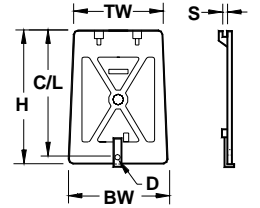

Door Latch

PB-0522 OPTION	DESCRIPTION	S	C/L	DOOR SIZE			HOLE D	L	LATCH	
				H	TW	BW			H	T
03	Valmont, Flat	5/16"	12-5/8"	13-3/4"	7-15/16"	9-1/4"	3/8"	N/A	N/A	N/A
04	Union Metal, Flat	5/16"	13-5/16"	13-15/16"	7-59/64"	9-1/4"	3/8"	N/A	N/A	N/A

PB-0522 OPTION	DESCRIPTION	S	C/L	DOOR SIZE			HOLE D	L	LATCH	
				H	TW	BW			H	T
05-06	Valmont-Akron, Flat (TB-1AF, TB-2AF, TB-3AF)	1/4"	13-1/2"	13-1/4"	9-1/8"	9-1/2"	3/8"	N/A	N/A	N/A
07	A.B. Chance, Flat	3/8"	13-5/16"	13-7/8"	9-1/16"	9-13/16"	3/8"	N/A	N/A	N/A
12	Hapco, Flat (56631, 56632)	5/16"	13-5/8"	13-7/16"	9-1/8"	9-5/8"	3/8"	N/A	N/A	N/A
19	P & K, C-98612, Flat (M-81)	3/8"	16-21/32"	16-1/2"	10-1/2"	13-1/2"	11/32"	N/A	N/A	N/A

PB-0522 OPTION	DESCRIPTION	S	C/L	DOOR SIZE			HOLE D	L	LATCH	
				H	TW	BW			H	T
01	Kaiser, Curved w/ Latch	3/8"	13-3/4"	14-7/8"	10-5/8"	11-3/4"	11/32"	4-5/8"	1-3/4"	5/16"-18
08	P & K, Flat w/ Latch (TB2A, TB2C, TB5C)	1/4"	11-7/8"	13-1/4"	8-1/4"	9-15/16"	11/32"	3-1/4"	1-3/4"	5/16"-18
09	P & K, Curved w/ Latch (TBJ-6)	1/4"	11-7/8"	13-1/4"	8-1/4"	9-15/16"	11/32"	3-1/4"	1-3/4"	5/16"-18
15	AKRON, Flat w/ Latch (TB-20S)	1/4"	12"	13-3/8"	9-1/8"	9-5/8"	5/16"	3-3/8"	1-7/8"	1/4"-20
16	AKRON, Flat Short w/Latch (TB-17S)	5/16"	11-1/8"	11-23/32"	9-1/8"	9-5/8"	5/16"	2-3/8"	1-1/8"	1/4"-20
21	AKRON, Curved w/ Latch (POLE LITE S1A)	3/8"	12"	13-1/2"	8-9/16"	10"	11/32"	3-1/4"	1-3/4"	5/16"-18
22	AKRON, Curved w/ Latch (FP-5190)	3/8"	12"	13-5/16"	8-1/2"	9-1/2"	11/32"	3-1/4"	1-3/4"	5/16"-18

DOOR OPTION	DESCRIPTION	S	C/L	DOOR SIZE			HOLE D	L	LATCH	
				H	TW	BW			H	T
10	P & K, Flat w/ Latch (REVERSED OPENING TB-1, TB-2)	9/16"	12"	13-3/8"	8-3/8"	9-5/8"	11/32"	3-1/4"	1-3/4"	5/16"18

PB-0522 OPTION	DESCRIPTION	S	C/L	DOOR SIZE			HOLE D	L	LATCH	
				H	TW	BW			H	T
11	P & K, Flat Short w/ Latch (TB-4)	5/16"	9-13/16"	11-1/8"	9-9/16"	11-5/8"	11/32"	3-1/4"	1-3/4"	5/16"18