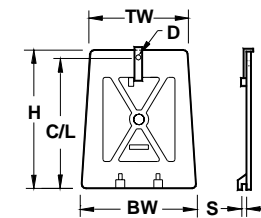

Door Latch

PB-0522 OPTION	DESCRIPTION	S	C/L	DOOR SIZE			HOLE D	L	LATCH	
				H	TW	BW			H	T
03	Valmont, Flat	5/16"	12-5/8"	13-3/4"	7-15/16"	9-1/4"	3/8"	N/A	N/A	N/A
04	Union Metal, Flat	5/16"	13-5/16"	13-15/16"	7-59/64"	9-1/4"	3/8"	N/A	N/A	N/A

PB-0522 OPTION	DESCRIPTION	S	C/L	DOOR SIZE			HOLE D	L	LATCH	
				H	TW	BW			H	T
05-06	Valmont-Akron, Flat (TB-1AF, TB-2AF, TB-3AF)	1/4"	13-1/2"	13-1/4"	9-1/8"	9-1/2"	3/8"	N/A	N/A	N/A
07	A.B. Chance, Flat	3/8"	13-5/16"	13-7/8"	9-1/16"	9-13/16"	3/8"	N/A	N/A	N/A
12	Hapco, Flat (56631, 56632)	5/16"	13-5/8"	13-7/16"	9-1/8"	9-5/8"	3/8"	N/A	N/A	N/A
19	P & K, C-98612, Flat (M-81)	3/8"	16-21/32"	16-1/2"	10-1/2"	13-1/2"	11/32"	N/A	N/A	N/A

PB-0522 OPTION	DESCRIPTION	S	C/L	DOOR SIZE			HOLE D	L	LATCH	
				H	TW	BW			H	T
01	Kaiser, Curved w/ Latch	3/8"	13-3/4"	14-7/8"	10-5/8"	11-3/4"	11/32"	4-5/8"	1-3/4"	5/16"-18
08	P & K, Flat w/ Latch (TB2A, TB2C, TB5C)	1/4"	11-7/8"	13-1/4"	8-1/4"	9-15/16"	11/32"	3-1/4"	1-3/4"	5/16"-18
09	P & K, Curved w/ Latch (TBJ-6)	1/4"	11-7/8"	13-1/4"	8-1/4"	9-15/16"	11/32"	3-1/4"	1-3/4"	5/16"-18
15	AKRON, Flat w/ Latch (TB-20S)	1/4"	12"	13-3/8"	9-1/8"	9-5/8"	5/16"	3-3/8"	1-7/8"	1/4"-20
16	AKRON, Flat Short w/Latch (TB-17S)	5/16"	11-1/8"	11-23/32"	9-1/8"	9-5/8"	5/16"	2-3/8"	1-1/8"	1/4"-20
21	AKRON, Curved w/ Latch (POLE LITE S1A)	3/8"	12"	13-1/2"	8-9/16"	10"	11/32"	3-1/4"	1-3/4"	5/16"-18
22	AKRON, Curved w/ Latch (FP-5190)	3/8"	12"	13-5/16"	8-1/2"	9-1/2"	11/32"	3-1/4"	1-3/4"	5/16"-18

PB-0522 OPTION	DESCRIPTION	S	C/L	DOOR SIZE			HOLE D	L	LATCH	
				H	TW	BW			H	T
24	Union Metal, Flat w/ Latch	5/16"	3-5/16"	13-3/4"	7-59/64"	9-1/4"	13/32"	3-3/8"	11/16"	3/8"-16

PB-0522 OPTION	DESCRIPTION	S	C/L	DOOR SIZE			HOLE D	L	LATCH	
				H	TW	BW			H	T
14	P & K, Curved, Small w/Latch (HBS-6)	7/32"	4-1/2"	5-1/4"	5-3/16"	6"	9/32"	2-3/8"	1-1/8"	1/4"-20