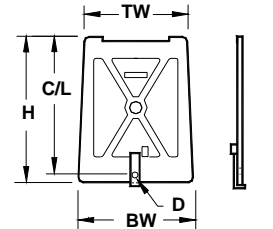

PB-0522 OPTION	DESCRIPTION	S	C/L	DOOR SIZE			HOLE D	L	LATCH	
				H	TW	BW			H	T
01	Kaiser, Curved w/ Latch	3/8"	13-3/4"	14-7/8"	10-5/8"	11-3/4"	11/32"	4-5/8"	1-3/4"	5/16"-18
08	P & K, Flat w/ Latch (TB2A, TB2C, TB5C)	1/4"	11-7/8"	13-1/4"	8-1/4"	9-15/16"	11/32"	3-1/4"	1-3/4"	5/16"-18
09	P & K, Curved w/ Latch (TBJ-6)	1/4"	11-7/8"	13-1/4"	8-1/4"	9-15/16"	11/32"	3-1/4"	1-3/4"	5/16"-18
15	AKRON, Flat w/ Latch (TB-20S)	1/4"	12"	13-3/8"	9-1/8"	9-5/8"	5/16"	3-3/8"	1-7/8"	1/4"-20
16	AKRON, Flat Short w/Latch (TB-17S)	5/16"	11-1/8"	11-23/32"	9-1/8"	9-5/8"	5/16"	2-3/8"	1-1/8"	1/4"-20
21	AKRON, Curved w/ Latch (POLE LITE S1A)	3/8"	12"	13-1/2"	8-9/16"	10"	11/32"	3-1/4"	1-3/4"	5/16"-18
22	AKRON, Curved w/ Latch (FP-5190)	3/8"	12"	13-5/16"	8-1/2"	9-1/2"	11/32"	3-1/4"	1-3/4"	5/16"-18

DOOR OPTION	DESCRIPTION	S	C/L	DOOR SIZE			HOLE D	L	LATCH	
				H	TW	BW			H	T
10	P & K, Flat w/ Latch (REVERSED OPENING TB-1, TB-2)	9/16"	12"	13-3/8"	8-3/8"	9-5/8"	11/32"	3-1/4"	1-3/4"	5/16"18

PB-0522 OPTION	DESCRIPTION	S	C/L	DOOR SIZE			HOLE D	L	LATCH	
				H	TW	BW			H	T
11	P & K, Flat Short w/ Latch (TB-4)	5/16"	9-13/16"	11-1/8"	9-9/16"	11-5/8"	11/32"	3-1/4"	1-3/4"	5/16"18

PB-0522 OPTION	DESCRIPTION	S	C/L	DOOR SIZE			HOLE D	L	LATCH	
				H	TW	BW			H	F
13	Valmont, Flat	5/16"	12-15/16"	13-7/8"	7-15/16"	9-1/4"	3/8"	N/A	N/A	N/A
25	FAB, Flat	5/16"	12-7/8"	13-5/8"	8-1/2"	9-3/4"	5/16"	N/A	N/A	N/A

PB-0522 OPTION	DESCRIPTION	S	C/L	DOOR SIZE			HOLE D	L	LATCH	
				H	TW	BW			H	T
24	Union Metal, Flat w/ Latch	5/16"	3-5/16"	13-3/4"	7-59/64"	9-1/4"	13/32"	3-3/8"	11/16"	3/8"-16

PB-0522 OPTION	DESCRIPTION	S	C/L	DOOR SIZE			HOLE D	L	LATCH	
				H	TW	BW			H	T
14	P & K, Curved, Small w/Latch (HBS-6)	7/32"	4-1/2"	5-1/4"	5-3/16"	6"	9/32"	2-3/8"	1-1/8"	1/4"-20