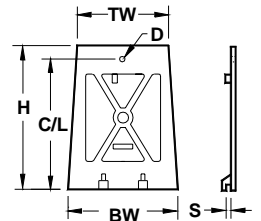

POLES AND BASES Plastic Replacement Doors

①

ITEM	DESCRIPTION	PART NO.
1	TRANSFORMER DOOR, Plastic	PB-0522

Notes:

- All assemblies are supplied standard with stainless fasteners.
- Doors w/ latches include latch & vandal-resistant screw. Doors without latches are shipped without hardware.
- Please specify options when ordering.

Door Latch

PB-0522 OPTION	DESCRIPTION	S	C/L	DOOR SIZE			HOLE D	L	LATCH	
				H	TW	BW			H	T
03	Valmont, Flat	5/16"	12-5/8"	13-3/4"	7-15/16"	9-1/4"	3/8"	N/A	N/A	N/A
04	Union Metal, Flat	5/16"	13-5/16"	13-15/16"	7-59/64"	9-1/4"	3/8"	N/A	N/A	N/A

PB-0522 OPTION	DESCRIPTION	S	C/L	DOOR SIZE			HOLE D	L	LATCH	
				H	TW	BW			H	T
05-06	Valmont-Akron, Flat (TB-1AF, TB-2AF, TB-3AF)	1/4"	13-1/2"	13-1/4"	9-1/8"	9-1/2"	3/8"	N/A	N/A	N/A
07	A.B. Chance, Flat	3/8"	13-5/16"	13-7/8"	9-1/16"	9-13/16"	3/8"	N/A	N/A	N/A
12	Hapco, Flat (56631, 56632)	5/16"	13-5/8"	13-7/16"	9-1/8"	9-5/8"	3/8"	N/A	N/A	N/A
19	P & K, C-98612, Flat (M-81)	3/8"	16-21/32"	16-1/2"	10-1/2"	13-1/2"	11/32"	N/A	N/A	N/A

PB-0522 OPTION	DESCRIPTION	S	C/L	DOOR SIZE			HOLE D	L	LATCH	
				H	TW	BW			H	T
24	Union Metal, Flat w/ Latch	5/16"	3-5/16"	13-3/4"	7-59/64"	9-1/4"	13/32"	3-3/8"	11/16"	3/8"-16

PB-0522 OPTION	DESCRIPTION	S	C/L	DOOR SIZE			HOLE D	L	LATCH	
				H	TW	BW			H	T
14	P & K, Curved, Small w/Latch (HBS-6)	7/32"	4-1/2"	5-1/4"	5-3/16"	6"	9/32"	2-3/8"	1-1/8"	1/4"-20