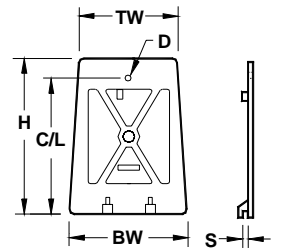

PB-0522 OPTION	DESCRIPTION	S	C/L	DOOR SIZE			HOLE D	L	LATCH	
				H	TW	BW			H	T
05-06	Valmont-Akron, Flat (TB-1AF, TB-2AF, TB-3AF)	1/4"	13-1/2"	13-1/4"	9-1/8"	9-1/2"	3/8"	N/A	N/A	N/A
07	A.B. Chance, Flat	3/8"	13-5/16"	13-7/8"	9-1/16"	9-13/16"	3/8"	N/A	N/A	N/A
12	Hapco, Flat (56631, 56632)	5/16"	13-5/8"	13-7/16"	9-1/8"	9-5/8"	3/8"	N/A	N/A	N/A
19	P & K, C-98612, Flat (M-81)	3/8"	16-21/32"	16-1/2"	10-1/2"	13-1/2"	11/32"	N/A	N/A	N/A

PB-0522 OPTION	DESCRIPTION	S	C/L	DOOR SIZE			HOLE D	L	LATCH	
				H	TW	BW			H	T
01	Kaiser, Curved w/ Latch	3/8"	13-3/4"	14-7/8"	10-5/8"	11-3/4"	11/32"	4-5/8"	1-3/4"	5/16"-18
08	P & K, Flat w/ Latch (TB2A, TB2C, TB5C)	1/4"	11-7/8"	13-1/4"	8-1/4"	9-15/16"	11/32"	3-1/4"	1-3/4"	5/16"-18
09	P & K, Curved w/ Latch (TBJ-6)	1/4"	11-7/8"	13-1/4"	8-1/4"	9-15/16"	11/32"	3-1/4"	1-3/4"	5/16"-18
15	AKRON, Flat w/ Latch (TB-20S)	1/4"	12"	13-3/8"	9-1/8"	9-5/8"	5/16"	3-3/8"	1-7/8"	1/4"-20
16	AKRON, Flat Short w/Latch (TB-17S)	5/16"	11-1/8"	11-23/32"	9-1/8"	9-5/8"	5/16"	2-3/8"	1-1/8"	1/4"-20
21	AKRON, Curved w/ Latch (POLE LITE S1A)	3/8"	12"	13-1/2"	8-9/16"	10"	11/32"	3-1/4"	1-3/4"	5/16"-18
22	AKRON, Curved w/ Latch (FP-5190)	3/8"	12"	13-5/16"	8-1/2"	9-1/2"	11/32"	3-1/4"	1-3/4"	5/16"-18

DOOR OPTION	DESCRIPTION	S	C/L	DOOR SIZE			HOLE D	L	LATCH	
				H	TW	BW			H	T
10	P & K, Flat w/ Latch (REVERSED OPENING TB-1, TB-2)	9/16"	12"	13-3/8"	8-3/8"	9-5/8"	11/32"	3-1/4"	1-3/4"	5/16"18

PB-0522 OPTION	DESCRIPTION	S	C/L	DOOR SIZE			HOLE D	L	LATCH	
				H	TW	BW			H	T
11	P & K, Flat Short w/ Latch (TB-4)	5/16"	9-13/16"	11-1/8"	9-9/16"	11-5/8"	11/32"	3-1/4"	1-3/4"	5/16"18

PB-0522 OPTION	DESCRIPTION	S	C/L	DOOR SIZE			HOLE D	L	LATCH	
				H	TW	BW			H	F
13	Valmont, Flat	5/16"	12-15/16"	13-7/8"	7-15/16"	9-1/4"	3/8"	N/A	N/A	N/A
25	FAB, Flat	5/16"	12-7/8"	13-5/8"	8-1/2"	9-3/4"	5/16"	N/A	N/A	N/A