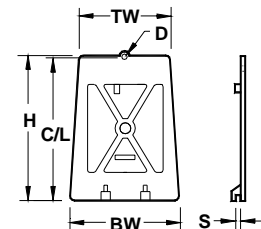

POLES AND BASES Plastic Replacement Doors

①

ITEM	DESCRIPTION	PART NO.
1	TRANSFORMER DOOR, Plastic	PB-0522

Notes:

- All assemblies are supplied standard with stainless fasteners.
- Doors w/ latches include latch & vandal-resistant screw. Doors without latches are shipped without hardware.
- Please specify options when ordering.

Door Latch

PB-0522 OPTION	DESCRIPTION	S	C/L	DOOR SIZE			HOLE D	L	LATCH	
				H	TW	BW			H	T
03	Valmont, Flat	5/16"	12-5/8"	13-3/4"	7-15/16"	9-1/4"	3/8"	N/A	N/A	N/A
04	Union Metal, Flat	5/16"	13-5/16"	13-15/16"	7-59/64"	9-1/4"	3/8"	N/A	N/A	N/A

PB-0522 OPTION	DESCRIPTION	S	C/L	DOOR SIZE			HOLE D	L	LATCH	
				H	TW	BW			H	T
05-06	Valmont-Akron, Flat (TB-1AF, TB-2AF, TB-3AF)	1/4"	13-1/2"	13-1/4"	9-1/8"	9-1/2"	3/8"	N/A	N/A	N/A
07	A.B. Chance, Flat	3/8"	13-5/16"	13-7/8"	9-1/16"	9-13/16"	3/8"	N/A	N/A	N/A
12	Hapco, Flat (56631, 56632)	5/16"	13-5/8"	13-7/16"	9-1/8"	9-5/8"	3/8"	N/A	N/A	N/A
19	P & K, C-98612, Flat (M-81)	3/8"	16-21/32"	16-1/2"	10-1/2"	13-1/2"	11/32"	N/A	N/A	N/A

PB-0522 OPTION	DESCRIPTION	S	C/L	DOOR SIZE			HOLE D	L	LATCH	
				H	TW	BW			H	T
24	Union Metal, Flat w/ Latch	5/16"	3-5/16"	13-3/4"	7-59/64"	9-1/4"	13/32"	3-3/8"	11/16"	3/8"-16

PB-0522 OPTION	DESCRIPTION	S	C/L	DOOR SIZE			HOLE D	L	LATCH	
				H	TW	BW			H	T
14	P & K, Curved, Small w/Latch (HBS-6)	7/32"	4-1/2"	5-1/4"	5-3/16"	6"	9/32"	2-3/8"	1-1/8"	1/4"-20