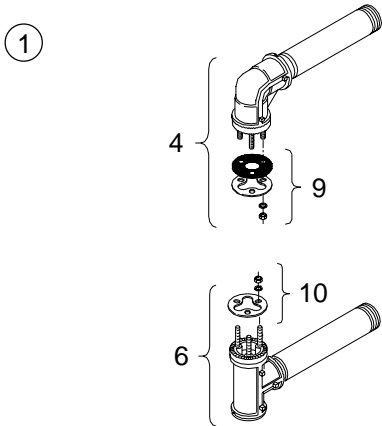

RIGID SIGNAL MTGS

Aluminum Side-of-Pole, Tri-Stud

ITEM	DESCRIPTION	PART NO.
TRI-STUD UPPER & LOWER ARM ASSY:		
①	1-Way w/ 10" Nipples, Alum.	SE-5002
②	Adjustable w/ 10" Nipple, Alum.	SE-5109
③	2-Way, Alum.	SE-5011
TRI-STUD UPPER ARM ASSY:		
4	1-Way w/ 10" Nipple, Alum.	SE-5000
5	2-Way, Alum.	SE-5009
TRI-STUD LOWER ARM ASSY:		
6	1-Way w/ 10" Nipple, Alum.	SE-5001
7	1-Way Adjustable, Alum.	SE-5108
8	2-Way, Alum.	SE-5010
HARDWARE KIT:		
9	Tri-Stud w/ Gasket, 5/16"	SE-5048
10	Tri-Stud w/o Gasket, 5/16"	SE-5035

Notes:

1. All assemblies are supplied standard with stainless steel fasteners.
2. See section T11 for available hubs.
3. Please specify options when ordering.

OPTIONS
PAINT