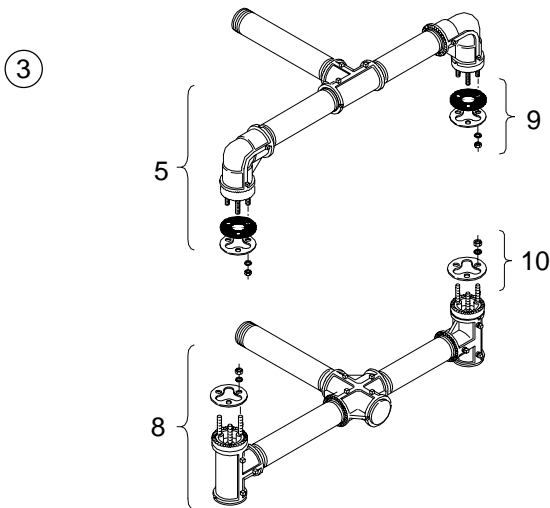

RIGID SIGNAL MTGS

Aluminum Side-of-Pole, Tri-Stud

ITEM	DESCRIPTION	PART NO.
TRI-STUD UPPER & LOWER ARM ASSY:		
①	1-Way w/ 10" Nipples, Alum.	SE-5002
②	Adjustable w/ 10" Nipple, Alum.	SE-5109
③	2-Way, Alum.	SE-5011
TRI-STUD UPPER ARM ASSY:		
4	1-Way w/ 10" Nipple, Alum.	SE-5000
5	2-Way, Alum.	SE-5009
TRI-STUD LOWER ARM ASSY:		
6	1-Way w/ 10" Nipple, Alum.	SE-5001
7	1-Way Adjustable, Alum.	SE-5108
8	2-Way, Alum.	SE-5010
HARDWARE KIT:		
9	Tri-Stud w/ Gasket, 5/16"	SE-5048
10	Tri-Stud w/o Gasket, 5/16"	SE-5035

Notes:

1. All assemblies are supplied standard with stainless steel fasteners.
2. See section T11 for available hubs.
3. Please specify options when ordering.

OPTIONS
PAINT