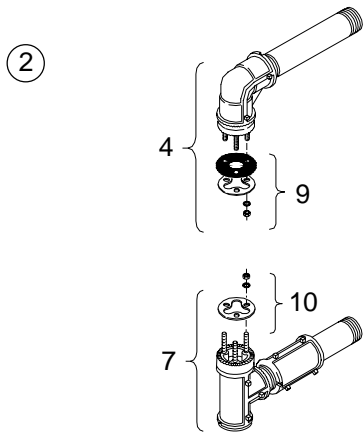

RIGID SIGNAL MTGS

Aluminum Side-of-Pole, Tri-Stud

ITEM	DESCRIPTION	PART NO.
TRI-STUD UPPER & LOWER ARM ASSY:		
①	1-Way w/ 10" Nipples, Alum.	SE-5002
②	Adjustable w/ 10" Nipple, Alum.	SE-5109
③	2-Way, Alum.	SE-5011
TRI-STUD UPPER ARM ASSY:		
4	1-Way w/ 10" Nipple, Alum.	SE-5000
5	2-Way, Alum.	SE-5009
TRI-STUD LOWER ARM ASSY:		
6	1-Way w/ 10" Nipple, Alum.	SE-5001
7	1-Way Adjustable, Alum.	SE-5108
8	2-Way, Alum.	SE-5010
HARDWARE KIT:		
9	Tri-Stud w/ Gasket, 5/16"	SE-5048
10	Tri-Stud w/o Gasket, 5/16"	SE-5035

Notes:

1. All assemblies are supplied standard with stainless steel fasteners.
2. See section T11 for available hubs.
3. Please specify options when ordering.

OPTIONS
PAINT