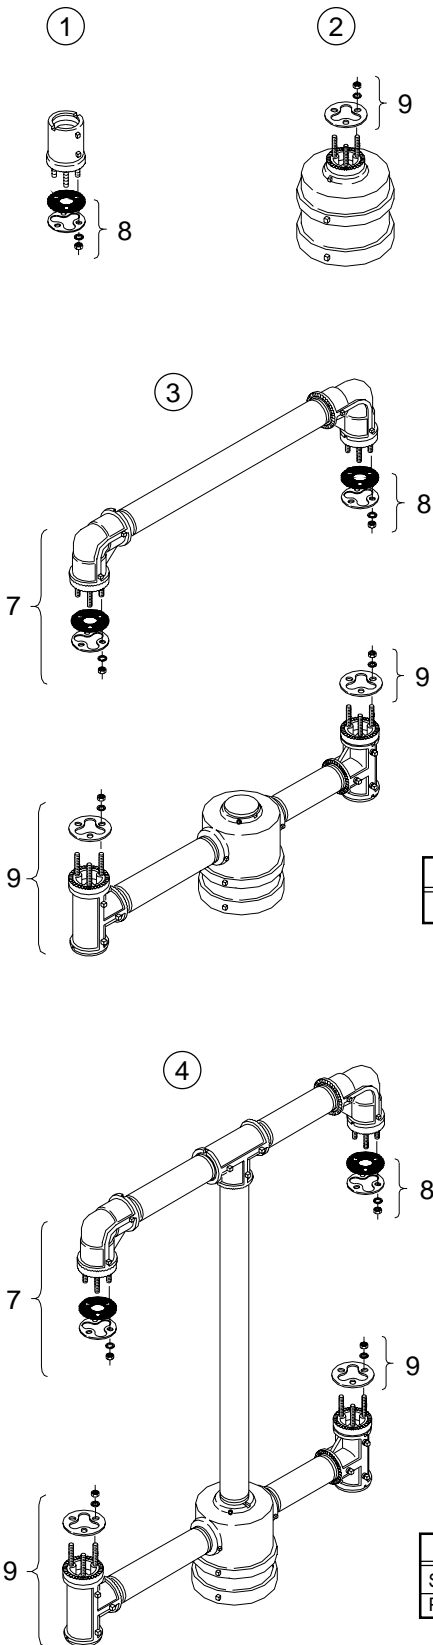

RIGID SIGNAL MTGS

Aluminum Post Top, Tri-Stud

ITEM	DESCRIPTION	PART NO.
①	ADAPTER, 1½" to Tri-Stud, Alum	SE-5099
②	SLIP FITTER, Tri-Stud for 1-Way, Alum	SE-5016
POST TOP ASSY:		
③	2-Way Tri-Stud, Alum	SE-5006
④	2-Way Tri-Stud, Alum	SE-5008
UPPER ARM ASSY:		
5	2-Way Tri-Stud, Alum	SE-5004
6	2-Way Tri-Stud, Alum	SE-5007
7	LOWER ARM ASSY, 2-Way Tri-Stud, Alum	SE-5005
HARDWARE KIT:		
8	Tri-Stud w/ Gasket, 5/16"	SE-5048
9	Tri-Stud w/o Gasket, 5/16"	SE-0398

Notes:

1. All assemblies are supplied standard with stainless fasteners.
2. Please specify options when ordering.

OPTIONS
PAIN

OPTIONS
SIGNAL SECTION: 3, 4, or 5
PAIN