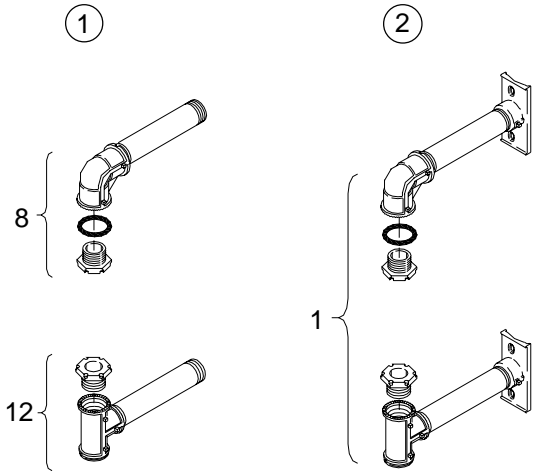

RIGID SIGNAL MTGS

Aluminum Side-of-Pole, 1½"

ITEM	DESCRIPTION	PART NO.
UPPER & LOWER ARM ASSY:		
①	1-Way w/ 10" Nipples, Alum.	SE-3036
②	1-Way w/ 10" Nipples & Universal Hubs, Alum.	SE-3215
③	1-Way w/ 10" Nipples & Large Pole Hubs, Alum.	SE-3148
④	1-Way ICC Ped Hd w/ 12" Nipples, Alum.	SE-3146
⑤	1-Way ICC Ped Hd w/ 12" Nipples & Universal Hubs, Alum.	SE-3214
⑥	2-Way Tandem w/ 10" Nipples, Alum.	SE-3100
⑦	2-Way 16½" CTC, Alum.	SE-3075
UPPER ARM ASSY:		
8	1-Way w/ 10" Nipple, Alum.	SE-3000
9	1-Way w/ 12" Nipple, Alum.	SE-3144
10	2-Way Tandem w/ 10" Nipples, Alum.	SE-3098
11	2-Way W/ 10" Nipples, Alum.	SE-3014
LOWER ARM ASSY:		
12	1-Way w/ 10" Nipple, Alum.	SE-3001
13	1-Way w/ 12" Nipple, Alum.	SE-3145
14	2-Way Tandem w/ 10" Nipples, Alum.	SE-3099
15	2-Way 16½" CTC, Alum.	SE-3015

Notes:

1. All assemblies are supplied standard with stainless steel fasteners.
2. See section T11 for additional hub choices.
3. Please specify options when ordering.

OPTIONS
PAINT