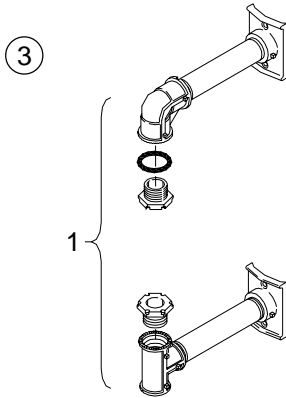

RIGID SIGNAL MTGS

Aluminum Side-of-Pole, 1½"

ITEM	DESCRIPTION	PART NO.
UPPER & LOWER ARM ASSY:		
①	1-Way w/ 10" Nipples, Alum.	SE-3036
②	1-Way w/ 10" Nipples & Universal Hubs, Alum.	SE-3215
③	1-Way w/ 10" Nipples & Large Pole Hubs, Alum.	SE-3148
④	1-Way ICC Ped Hd w/ 12" Nipples, Alum.	SE-3146
⑤	1-Way ICC Ped Hd w/ 12" Nipples & Universal Hubs, Alum.	SE-3214
⑥	2-Way Tandem w/ 10" Nipples, Alum.	SE-3100
⑦	2-Way 16½" CTC, Alum.	SE-3075
UPPER ARM ASSY:		
8	1-Way w/ 10" Nipple, Alum.	SE-3000
9	1-Way w/ 12" Nipple, Alum.	SE-3144
10	2-Way Tandem w/ 10" Nipples, Alum.	SE-3098
11	2-Way W/ 10" Nipples, Alum.	SE-3014
LOWER ARM ASSY:		
12	1-Way w/ 10" Nipple, Alum.	SE-3001
13	1-Way w/ 12" Nipple, Alum.	SE-3145
14	2-Way Tandem w/ 10" Nipples, Alum.	SE-3099
15	2-Way 16½" CTC, Alum.	SE-3015

Notes:

1. All assemblies are supplied standard with stainless steel fasteners.
2. See section T11 for additional hub choices.
3. Please specify options when ordering.

OPTIONS
PAINT