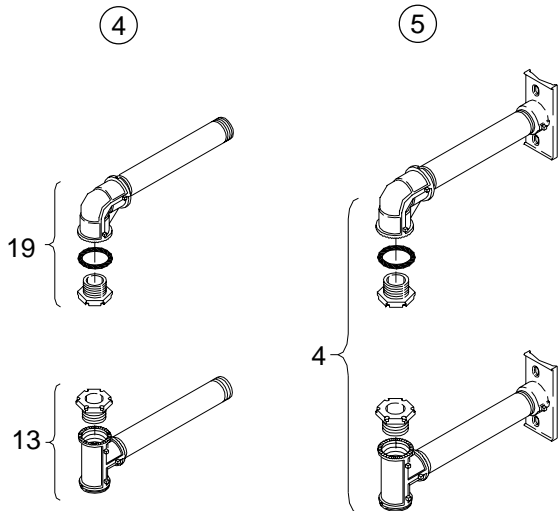

RIGID SIGNAL MTGS

Aluminum Side-of-Pole, 1½"

ITEM	DESCRIPTION	PART NO.
UPPER & LOWER ARM ASSY:		
①	1-Way w/ 10" Nipples, Alum.	SE-3036
②	1-Way w/ 10" Nipples & Universal Hubs, Alum.	SE-3215
③	1-Way w/ 10" Nipples & Large Pole Hubs, Alum.	SE-3148
④	1-Way ICC Ped Hd w/ 12" Nipples, Alum.	SE-3146
⑤	1-Way ICC Ped Hd w/ 12" Nipples & Universal Hubs, Alum.	SE-3214
⑥	2-Way Tandem w/ 10" Nipples, Alum.	SE-3100
⑦	2-Way 16½" CTC, Alum.	SE-3075
UPPER ARM ASSY:		
8	1-Way w/ 10" Nipple, Alum.	SE-3000
9	1-Way w/ 12" Nipple, Alum.	SE-3144
10	2-Way Tandem w/ 10" Nipples, Alum.	SE-3098
11	2-Way W/ 10" Nipples, Alum.	SE-3014
LOWER ARM ASSY:		
12	1-Way w/ 10" Nipple, Alum.	SE-3001
13	1-Way w/ 12" Nipple, Alum.	SE-3145
14	2-Way Tandem w/ 10" Nipples, Alum.	SE-3099
15	2-Way 16½" CTC, Alum.	SE-3015

Notes:

1. All assemblies are supplied standard with stainless steel fasteners.
2. See section T11 for additional hub choices.
3. Please specify options when ordering.

OPTIONS
PAINT