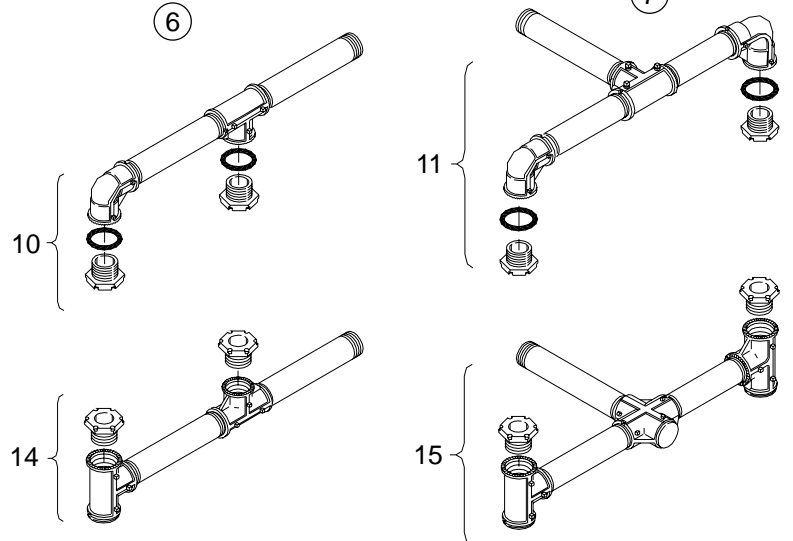

RIGID SIGNAL MTGS

Aluminum Side-of-Pole, 1½"

ITEM	DESCRIPTION	PART NO.
UPPER & LOWER ARM ASSY:		
①	1-Way w/ 10" Nipples, Alum.	SE-3036
②	1-Way w/ 10" Nipples & Universal Hubs, Alum.	SE-3215
③	1-Way w/ 10" Nipples & Large Pole Hubs, Alum.	SE-3148
④	1-Way ICC Ped Hd w/ 12" Nipples, Alum.	SE-3146
⑤	1-Way ICC Ped Hd w/ 12" Nipples & Universal Hubs, Alum.	SE-3214
⑥	2-Way Tandem w/ 10" Nipples, Alum.	SE-3100
⑦	2-Way 16½" CTC, Alum.	SE-3075
UPPER ARM ASSY:		
8	1-Way w/ 10" Nipple, Alum.	SE-3000
9	1-Way w/ 12" Nipple, Alum.	SE-3144
10	2-Way Tandem w/ 10" Nipples, Alum.	SE-3098
11	2-Way W/ 10" Nipples, Alum.	SE-3014
LOWER ARM ASSY:		
12	1-Way w/ 10" Nipple, Alum.	SE-3001
13	1-Way w/ 12" Nipple, Alum.	SE-3145
14	2-Way Tandem w/ 10" Nipples, Alum.	SE-3099
15	2-Way 16½" CTC, Alum.	SE-3015

Notes:

1. All assemblies are supplied standard with stainless steel fasteners.
2. See section T11 for additional hub choices.
3. Please specify options when ordering.

OPTIONS
PAINT