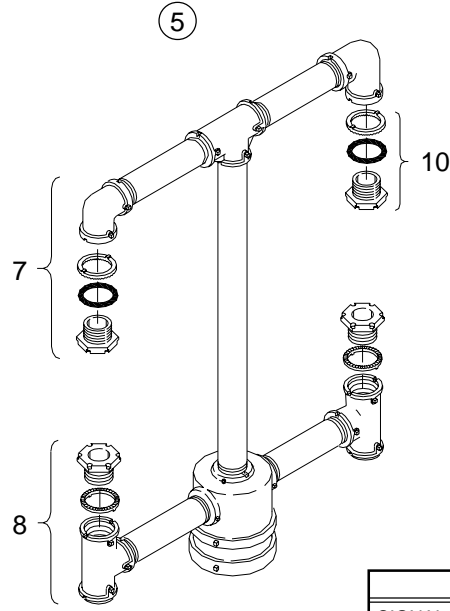

RIGID SIGNAL MTGS

Iron Post Top

ITEM 1-4 OPTIONS
PAINT

OPTIONS
SIGNAL SECTION: 3, 4, or 5
PAINT

ITEM	DESCRIPTION	PART NO.
SLIP FITTER:		
①	1 & 2-Way Iron	SE-3175
②	3 & 4-Way Iron	SE-3176
③	SLIP FITTER ASSY, 1 & 2-Way Iron	SE-3177
POST TOP ASSY:		
④	2-Way, Iron	SE-3181
⑤	2-Way, Iron	SE-3183
UPPER ARM ASSY:		
6	2-Way, Iron	SE-3179
7	2-Way, Iron	SE-3182
8	LOWER ARM ASSY, 2-Way, Iron	SE-3180
9	SIGNAL MOUNTING KIT, Iron	SE-3174
10	UPPER ASSY KIT, Iron	SE-3150

Notes:

1. All assemblies are supplied standard with stainless fasteners.
2. Please specify options when ordering.