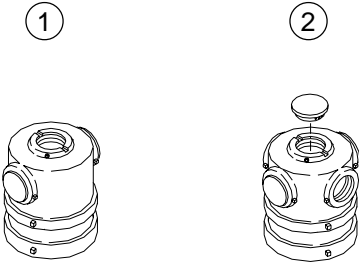

RIGID SIGNAL MTGS

Iron Post Top

ITEM 1-4 OPTIONS
PAINT

OPTIONS
SIGNAL SECTION: 3, 4, or 5
PAINT

ITEM	DESCRIPTION	PART NO.
SLIP FITTER:		
①	1 & 2-Way Iron	SE-3175
②	3 & 4-Way Iron	SE-3176
③	SLIP FITTER ASSY, 1 & 2-Way Iron	SE-3177
POST TOP ASSY:		
④	2-Way, Iron	SE-3181
⑤	2-Way, Iron	SE-3183
UPPER ARM ASSY:		
6	2-Way, Iron	SE-3179
7	2-Way, Iron	SE-3182
8	LOWER ARM ASSY, 2-Way, Iron	SE-3180
9	SIGNAL MOUNTING KIT, Iron	SE-3174
10	UPPER ASSY KIT, Iron	SE-3150