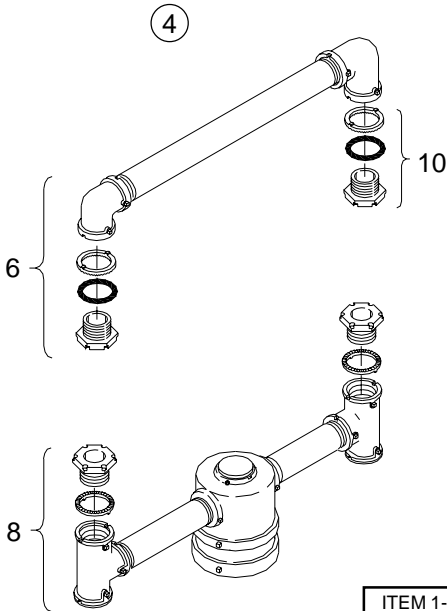

RIGID SIGNAL MTGS

Iron Post Top

ITEM 1-4 OPTIONS
PAINT

OPTIONS
SIGNAL SECTION: 3, 4, or 5
PAINT

ITEM	DESCRIPTION	PART NO.
SLIP FITTER:		
①	1 & 2-Way Iron	SE-3175
②	3 & 4-Way Iron	SE-3176
③	SLIP FITTER ASSY, 1 & 2-Way Iron	SE-3177
POST TOP ASSY:		
④	2-Way, Iron	SE-3181
⑤	2-Way, Iron	SE-3183
UPPER ARM ASSY:		
6	2-Way, Iron	SE-3179
7	2-Way, Iron	SE-3182
8	LOWER ARM ASSY, 2-Way, Iron	SE-3180
9	SIGNAL MOUNTING KIT, Iron	SE-3174
10	UPPER ASSY KIT, Iron	SE-3150

Notes:

1. All assemblies are supplied standard with stainless fasteners.
2. Please specify options when ordering.