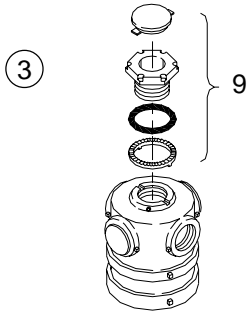

RIGID SIGNAL MTGS

Iron Post Top

ITEM 1-4 OPTIONS
PAINT

OPTIONS
SIGNAL SECTION: 3, 4, or 5
PAINT

ITEM	DESCRIPTION	PART NO.
SLIP FITTER:		
①	1 & 2-Way Iron	SE-3175
②	3 & 4-Way Iron	SE-3176
③	SLIP FITTER ASSY, 1 & 2-Way Iron	SE-3177
POST TOP ASSY:		
④	2-Way, Iron	SE-3181
⑤	2-Way, Iron	SE-3183
UPPER ARM ASSY:		
6	2-Way, Iron	SE-3179
7	2-Way, Iron	SE-3182
8	LOWER ARM ASSY, 2-Way, Iron	SE-3180
9	SIGNAL MOUNTING KIT, Iron	SE-3174
10	UPPER ASSY KIT, Iron	SE-3150