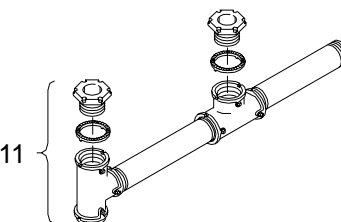

①

②

③

④

ITEM	DESCRIPTION	PART NO.
<b>UPPER &amp; LOWER ARM ASSY:</b>		
①	1-Way w/ 10" Nipples, Iron .....	SE-3167
②	1-Way ICC Ped Hd w/ 12" Nipples, Iron .....	SE-3248
③	2-Way Tandem w/ 10" Nipples, Iron .....	SE-3173
④	2-Way, Iron .....	SE-3170
<b>UPPER ARM ASSY:</b>		
5	1-Way w/ 10" Nipple, Iron .....	SE-3165
6	1-Way w/ 12" Nipple, Iron .....	SE-3246
7	2-Way Tandem w/ 10" Nipples, Iron .....	SE-3171
8	2-Way, Iron .....	SE-3168
<b>LOWER ARM ASSY:</b>		
9	1-Way w/ 10" Nipple, Iron .....	SE-3166
10	1-Way w/ 12" Nipple, Iron .....	SE-3247
11	2-Way Tandem w/ 10" Nipples, Iron .....	SE-3172
12	2-Way, Iron .....	SE-3169
13	UPPER ASSY KIT, Iron .....	SE-3150

**Notes:**

1. All assemblies are supplied standard with stainless steel fasteners.
2. See section T11 for available hubs.
3. Please specify options when ordering.

OPTIONS
PAINT