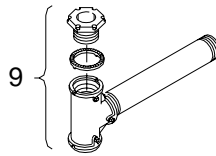

①

②

③

④

ITEM	DESCRIPTION	PART NO.
<b>UPPER &amp; LOWER ARM ASSY:</b>		
①	1-Way w/ 10" Nipples, Iron .....	SE-3167
②	1-Way ICC Ped Hd w/ 12" Nipples, Iron .....	SE-3248
③	2-Way Tandem w/ 10" Nipples, Iron .....	SE-3173
④	2-Way, Iron .....	SE-3170
<b>UPPER ARM ASSY:</b>		
5	1-Way w/ 10" Nipple, Iron .....	SE-3165
6	1-Way w/ 12" Nipple, Iron .....	SE-3246
7	2-Way Tandem w/ 10" Nipples, Iron .....	SE-3171
8	2-Way, Iron .....	SE-3168
<b>LOWER ARM ASSY:</b>		
9	1-Way w/ 10" Nipple, Iron .....	SE-3166
10	1-Way w/ 12" Nipple, Iron .....	SE-3247
11	2-Way Tandem w/ 10" Nipples, Iron .....	SE-3172
12	2-Way, Iron .....	SE-3169
13	UPPER ASSY KIT, Iron .....	SE-3150

**Notes:**

1. All assemblies are supplied standard with stainless steel fasteners.
2. See section T11 for available hubs.
3. Please specify options when ordering.

OPTIONS
PAINT