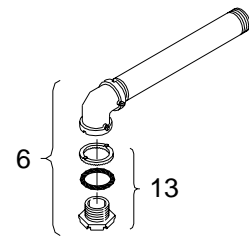

①

②

③

④

ITEM	DESCRIPTION	PART NO.
<b>UPPER &amp; LOWER ARM ASSY:</b>		
①	1-Way w/ 10" Nipples, Iron .....	SE-3167
②	1-Way ICC Ped Hd w/ 12" Nipples, Iron .....	SE-3248
③	2-Way Tandem w/ 10" Nipples, Iron .....	SE-3173
④	2-Way, Iron .....	SE-3170
<b>UPPER ARM ASSY:</b>		
5	1-Way w/ 10" Nipple, Iron .....	SE-3165
6	1-Way w/ 12" Nipple, Iron .....	SE-3246
7	2-Way Tandem w/ 10" Nipples, Iron .....	SE-3171
8	2-Way, Iron .....	SE-3168
<b>LOWER ARM ASSY:</b>		
9	1-Way w/ 10" Nipple, Iron .....	SE-3166
10	1-Way w/ 12" Nipple, Iron .....	SE-3247
11	2-Way Tandem w/ 10" Nipples, Iron .....	SE-3172
12	2-Way, Iron .....	SE-3169
13	UPPER ASSY KIT, Iron .....	SE-3150

**Notes:**

1. All assemblies are supplied standard with stainless steel fasteners.
2. See section T11 for available hubs.
3. Please specify options when ordering.

OPTIONS
PAINT