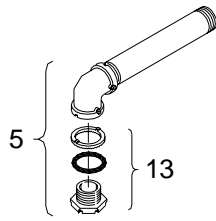

①

②

③

④

ITEM	DESCRIPTION	PART NO.
<b>UPPER &amp; LOWER ARM ASSY:</b>		
①	1-Way w/ 10" Nipples, Iron .....	SE-3167
②	1-Way ICC Ped Hd w/ 12" Nipples, Iron .....	SE-3248
③	2-Way Tandem w/ 10" Nipples, Iron .....	SE-3173
④	2-Way, Iron .....	SE-3170
<b>UPPER ARM ASSY:</b>		
5	1-Way w/ 10" Nipple, Iron .....	SE-3165
6	1-Way w/ 12" Nipple, Iron .....	SE-3246
7	2-Way Tandem w/ 10" Nipples, Iron .....	SE-3171
8	2-Way, Iron .....	SE-3168
<b>LOWER ARM ASSY:</b>		
9	1-Way w/ 10" Nipple, Iron .....	SE-3166
10	1-Way w/ 12" Nipple, Iron .....	SE-3247
11	2-Way Tandem w/ 10" Nipples, Iron .....	SE-3172
12	2-Way, Iron .....	SE-3169
13	UPPER ASSY KIT, Iron .....	SE-3150

**Notes:**

1. All assemblies are supplied standard with stainless steel fasteners.
2. See section T11 for available hubs.
3. Please specify options when ordering.

OPTIONS
PAINT