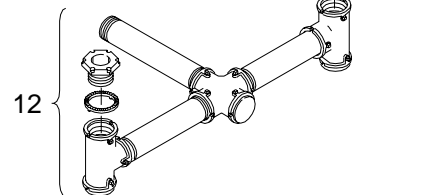

①

②

③

④

ITEM	DESCRIPTION	PART NO.
<b>UPPER &amp; LOWER ARM ASSY:</b>		
①	1-Way w/ 10" Nipples, Iron .....	SE-3167
②	1-Way ICC Ped Hd w/ 12" Nipples, Iron .....	SE-3248
③	2-Way Tandem w/ 10" Nipples, Iron .....	SE-3173
④	2-Way, Iron .....	SE-3170
<b>UPPER ARM ASSY:</b>		
5	1-Way w/ 10" Nipple, Iron .....	SE-3165
6	1-Way w/ 12" Nipple, Iron .....	SE-3246
7	2-Way Tandem w/ 10" Nipples, Iron .....	SE-3171
8	2-Way, Iron .....	SE-3168
<b>LOWER ARM ASSY:</b>		
9	1-Way w/ 10" Nipple, Iron .....	SE-3166
10	1-Way w/ 12" Nipple, Iron .....	SE-3247
11	2-Way Tandem w/ 10" Nipples, Iron .....	SE-3172
12	2-Way, Iron .....	SE-3169
13	UPPER ASSY KIT, Iron .....	SE-3150

**Notes:**

1. All assemblies are supplied standard with stainless steel fasteners.
2. See section T11 for available hubs.
3. Please specify options when ordering.

OPTIONS
PAINT