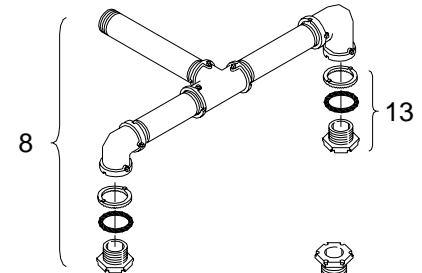

①

②

③

④

ITEM	DESCRIPTION	PART NO.
<b>UPPER &amp; LOWER ARM ASSY:</b>		
①	1-Way w/ 10" Nipples, Iron .....	SE-3167
②	1-Way ICC Ped Hd w/ 12" Nipples, Iron .....	SE-3248
③	2-Way Tandem w/ 10" Nipples, Iron .....	SE-3173
④	2-Way, Iron .....	SE-3170
<b>UPPER ARM ASSY:</b>		
5	1-Way w/ 10" Nipple, Iron .....	SE-3165
6	1-Way w/ 12" Nipple, Iron .....	SE-3246
7	2-Way Tandem w/ 10" Nipples, Iron .....	SE-3171
8	2-Way, Iron .....	SE-3168
<b>LOWER ARM ASSY:</b>		
9	1-Way w/ 10" Nipple, Iron .....	SE-3166
10	1-Way w/ 12" Nipple, Iron .....	SE-3247
11	2-Way Tandem w/ 10" Nipples, Iron .....	SE-3172
12	2-Way, Iron .....	SE-3169
13	UPPER ASSY KIT, Iron .....	SE-3150

**Notes:**

1. All assemblies are supplied standard with stainless steel fasteners.
2. See section T11 for available hubs.
3. Please specify options when ordering.

OPTIONS
PAINT