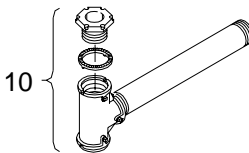

①

②

③

④

ITEM	DESCRIPTION	PART NO.
<b>UPPER &amp; LOWER ARM ASSY:</b>		
①	1-Way w/ 10" Nipples, Iron .....	SE-3167
②	1-Way ICC Ped Hd w/ 12" Nipples, Iron .....	SE-3248
③	2-Way Tandem w/ 10" Nipples, Iron .....	SE-3173
④	2-Way, Iron .....	SE-3170
<b>UPPER ARM ASSY:</b>		
5	1-Way w/ 10" Nipple, Iron .....	SE-3165
6	1-Way w/ 12" Nipple, Iron .....	SE-3246
7	2-Way Tandem w/ 10" Nipples, Iron .....	SE-3171
8	2-Way, Iron .....	SE-3168
<b>LOWER ARM ASSY:</b>		
9	1-Way w/ 10" Nipple, Iron .....	SE-3166
10	1-Way w/ 12" Nipple, Iron .....	SE-3247
11	2-Way Tandem w/ 10" Nipples, Iron .....	SE-3172
12	2-Way, Iron .....	SE-3169
13	UPPER ASSY KIT, Iron .....	SE-3150

**Notes:**

1. All assemblies are supplied standard with stainless steel fasteners.
2. See section T11 for available hubs.
3. Please specify options when ordering.

OPTIONS
PAINT