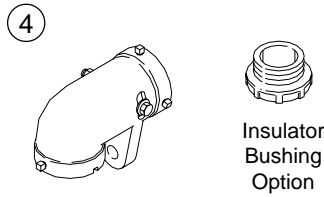

Notes:

1. All assemblies are supplied standard with stainless fasteners.
2. Please specify options when ordering.

OPTIONS
INSULATOR BUSHING
STAINLESS STEEL BUSHING
PAINT