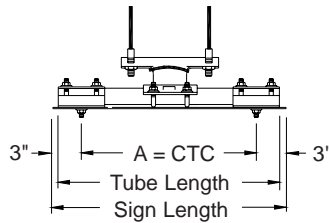

ITEM	DESCRIPTION	PART NO.
①	ASTRO SIGN-BRAC, Cable Mount for Overhead Street Name Signs	AB-0144
2	CLAMP KIT, Cable Mount	AB-3009
3	SIGN CLAMP, 4" Sign Clamp w/ AB-5010 Hardware Kit	AB-0502

Notes:

1. All assemblies are supplied standard with stainless fasteners and natural aluminum alodine coating.
2. Suggested maximum sign face of 16 sq. ft. per bracket.
3. Sign-Brac assemblies are available with Stellar Series Clamp Kits. To order, use prefix AS with part number.
4. Please specify options when ordering.

SIGN LENGTH	TUBE LENGTH	CTC A
1'-6"	16"	12"
2'-0"	22"	18"
2'-6"	28"	24"
3'-0"	34"	30"

Maximum sign height: 48"

OPTIONS
CTC DIMENSION (see charts)
CABLE LENGTH: 62", 84", or 96"
PAINT

SIGN LENGTH	TUBE LENGTH	CTC A	B
3'-6"	40"	36"	12"
4'-0"	46"	42"	14"
4'-6"	52"	48"	16"
5'-0"	58"	54"	18"
5'-6"	64"	60"	20"
6'-0"	70"	66"	22"
6'-6"	76"	72"	24"
7'-0"	82"	78"	26"
7'-6"	88"	84"	28"
8'-0"	94"	90"	30"

Maximum sign height: 24"

SIGN LENGTH	TUBE LENGTH	CTC A	B	C
8'-6"	100"	96"	19"	20"
9'-0"	106"	102"	20"	22"
9'-6"	112"	108"	21"	24"
10'-0"	118"	114"	22"	26"

Maximum sign height: 16"