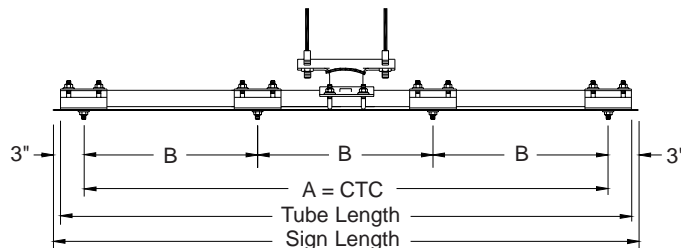

ITEM	DESCRIPTION	PART NO.
①	ASTRO SIGN-BRAC, Cable Mount for Overhead Street Name Signs	AB-0144
2	CLAMP KIT, Cable Mount	AB-3009
3	SIGN CLAMP, 4" Sign Clamp w/ AB-5010 Hardware Kit	AB-0502

Notes:

1. All assemblies are supplied standard with stainless fasteners and natural aluminum alodine coating.
2. Suggested maximum sign face of 16 sq. ft. per bracket.
3. Sign-Brac assemblies are available with Stellar Series Clamp Kits. To order, use prefix AS with part number.
4. Please specify options when ordering.

SIGN LENGTH	TUBE LENGTH	CTC A
1'-6"	16"	12"
2'-0"	22"	18"
2'-6"	28"	24"
3'-0"	34"	30"

Maximum sign height: 48"

OPTIONS
CTC DIMENSION (see charts)
CABLE LENGTH: 62", 84", or 96"
PAINT

SIGN LENGTH	TUBE LENGTH	CTC A	B
3'-6"	40"	36"	12"
4'-0"	46"	42"	14"
4'-6"	52"	48"	16"
5'-0"	58"	54"	18"
5'-6"	64"	60"	20"
6'-0"	70"	66"	22"
6'-6"	76"	72"	24"
7'-0"	82"	78"	26"
7'-6"	88"	84"	28"
8'-0"	94"	90"	30"

Maximum sign height: 24"

SIGN LENGTH	TUBE LENGTH	CTC A	B	C
8'-6"	100"	96"	19"	20"
9'-0"	106"	102"	20"	22"
9'-6"	112"	108"	21"	24"
10'-0"	118"	114"	22"	26"

Maximum sign height: 16"