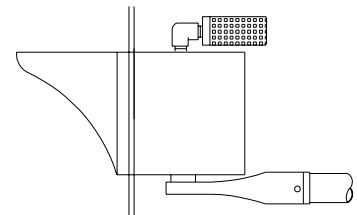

ITEM	DESCRIPTION	PART NO.
------	-------------	----------

CONFIRMATION LIGHT ASSY:

①	w/ Astro-Mini-Brac & Globe	SM-0286
②	w/ Globe	SM-0284
③	ASTRO MINI-BRAC, Band Mount, 1½" NPS	AB-0121

Notes:

1. All assemblies are supplied standard with stainless fasteners and natural aluminum alodine coating. Stainless upgrade to include stainless steel clamp screw.
2. Please specify options when ordering.

OPTIONS
GLOBE COLOR: Clear, Blue, Red or None
BAND LENGTH: 29" or 42"
STAINLESS UPGRADE
PAINT

OPTIONS
GLOBE COLOR: Clear, Blue, Red or None
PAINT

Typical Applications:

Mast Arm Mount
Astro-Mini-Brac

Side-of-Pole Mount
Banded Narrow Hub