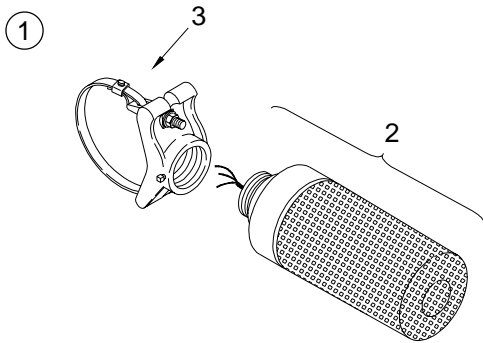

ITEM	DESCRIPTION	PART NO.
------	-------------	----------

CONFIRMATION LIGHT ASSY:

①	w/ Astro-Mini-Brac & Globe	SM-0286
②	w/ Globe	SM-0284
③	ASTRO MINI-BRAC, Band Mount, 1½" NPS	AB-0121

Notes:

1. All assemblies are supplied standard with stainless fasteners and natural aluminum alodine coating. Stainless upgrade to include stainless steel clamp screw.
2. Please specify options when ordering.

OPTIONS
GLOBE COLOR: Clear, Blue, Red or None
BAND LENGTH: 29" or 42"
STAINLESS UPGRADE
PAINT

OPTIONS
GLOBE COLOR: Clear, Blue, Red or None
PAINT

Typical Applications:

Mast Arm Mount
Astro-Mini-Brac

Side-of-Pole Mount
Banded Narrow Hub

Plumbizer Mount