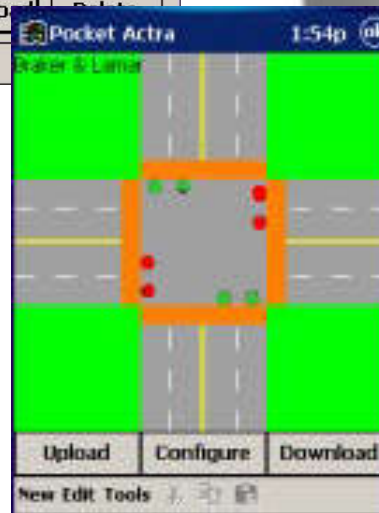

## FEATURES

Works with EPAC and 2070ATC controllers

\*\*\*\*\*

Upload and download controller data

\*\*\*\*\*

Monitor status of Intersections

\*\*\*\*\*

Key in or display SE-PAC data from the 2070ATC (3C) controller front panel

# TRAFFIC DATA MANAGEMENT

*Transfer data from one EPAC or 2070ATC to another*

*Set up remote communications*

*Monitor vehicle phases, ped phases, and point in cycle counters*

*View data using the 2070ATC (3C) front panel emulation*