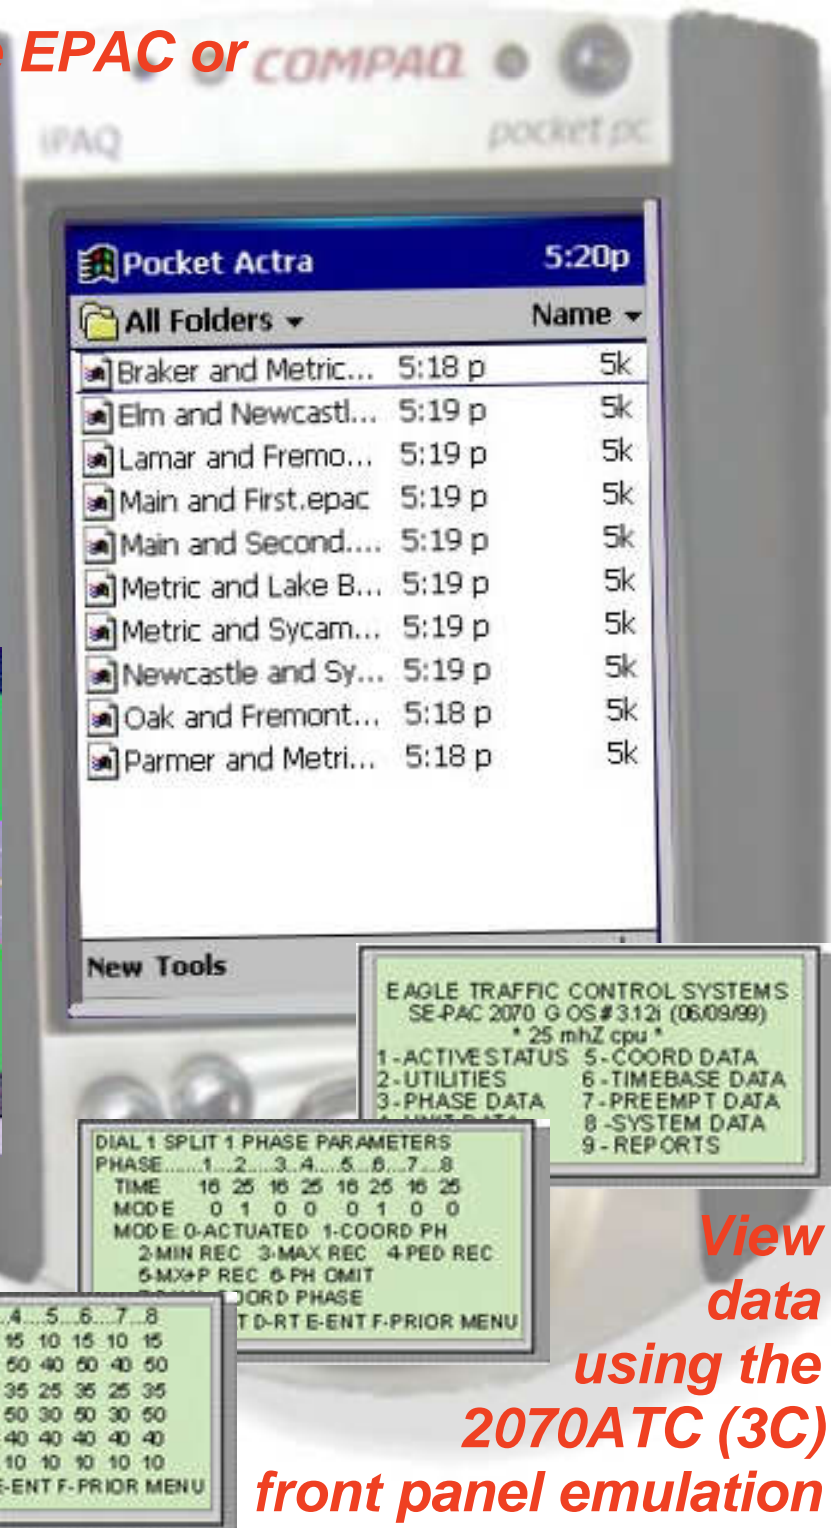

## FEATURES

Works with EPAC and 2070ATC controllers

\*\*\*\*\*

Upload and download controller data

\*\*\*\*\*

Monitor status of Intersections

\*\*\*\*\*

Key in or display SE-PAC data from the 2070ATC (3C) controller front panel

# TRAFFIC DATA MANAGEMENT

*Transfer data from one EPAC or 2070ATC to another*

*Set up remote communications*

*Monitor vehicle phases, ped phases, and point in cycle counters*

*View data using the 2070ATC (3C) front panel emulation*